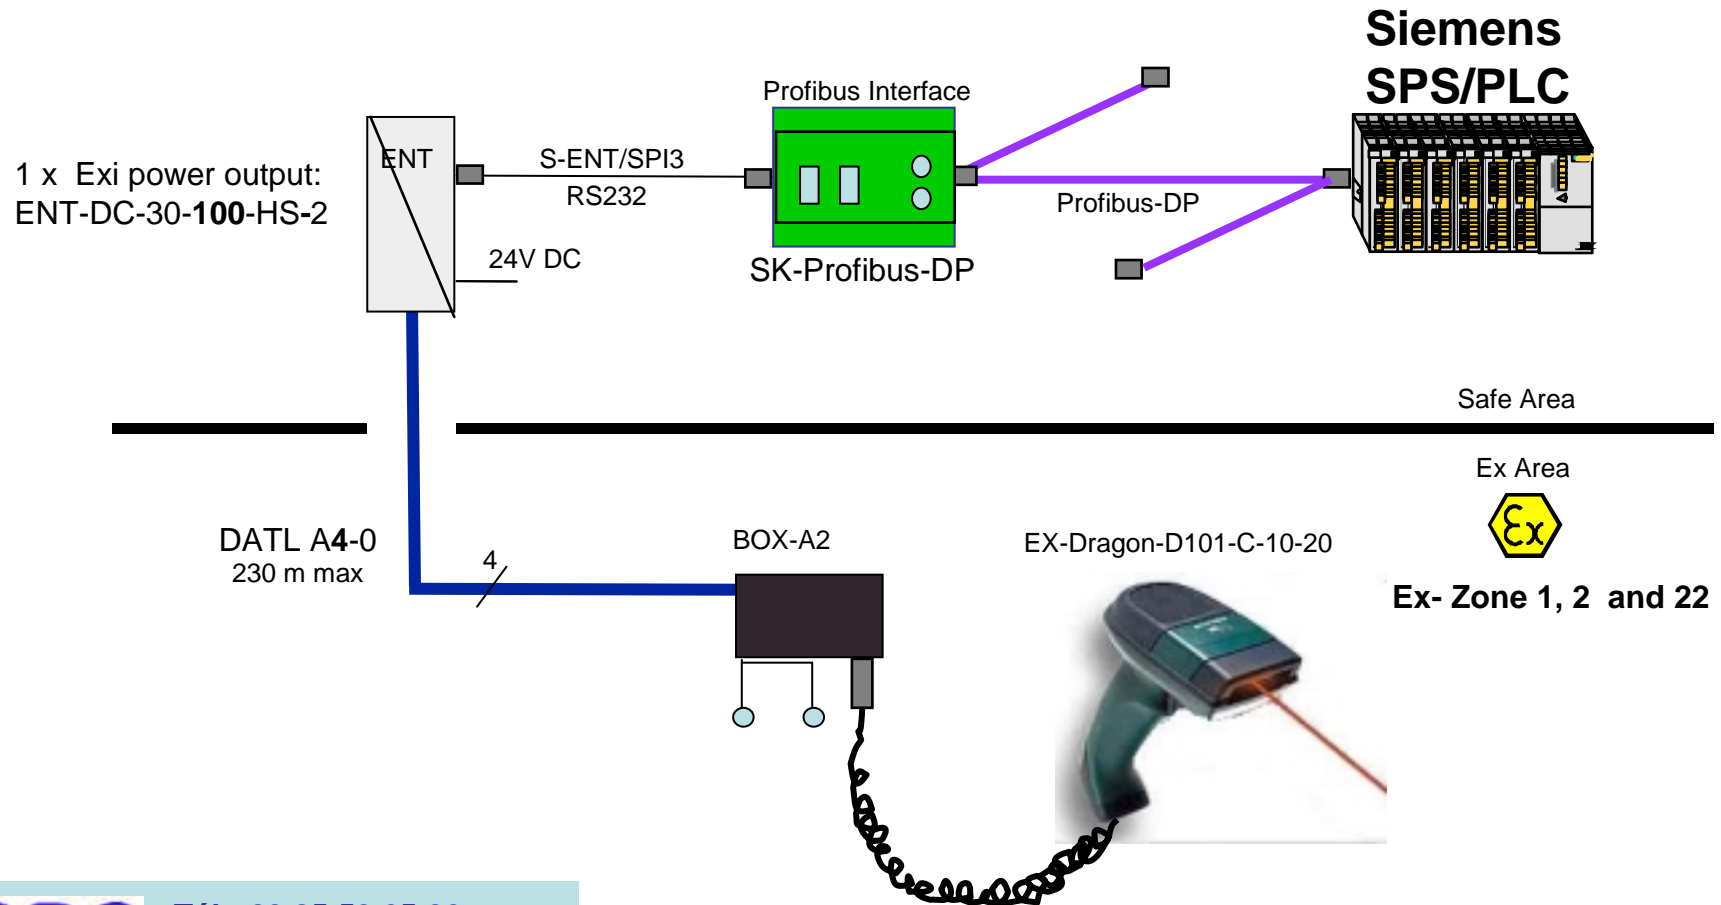

SCANEX

Ex-Dragon-D101-C with Profibus-DP

CD with
GSD files
Examples

Tél.: 03 85 59 65 06
Email: info@pcindus.com