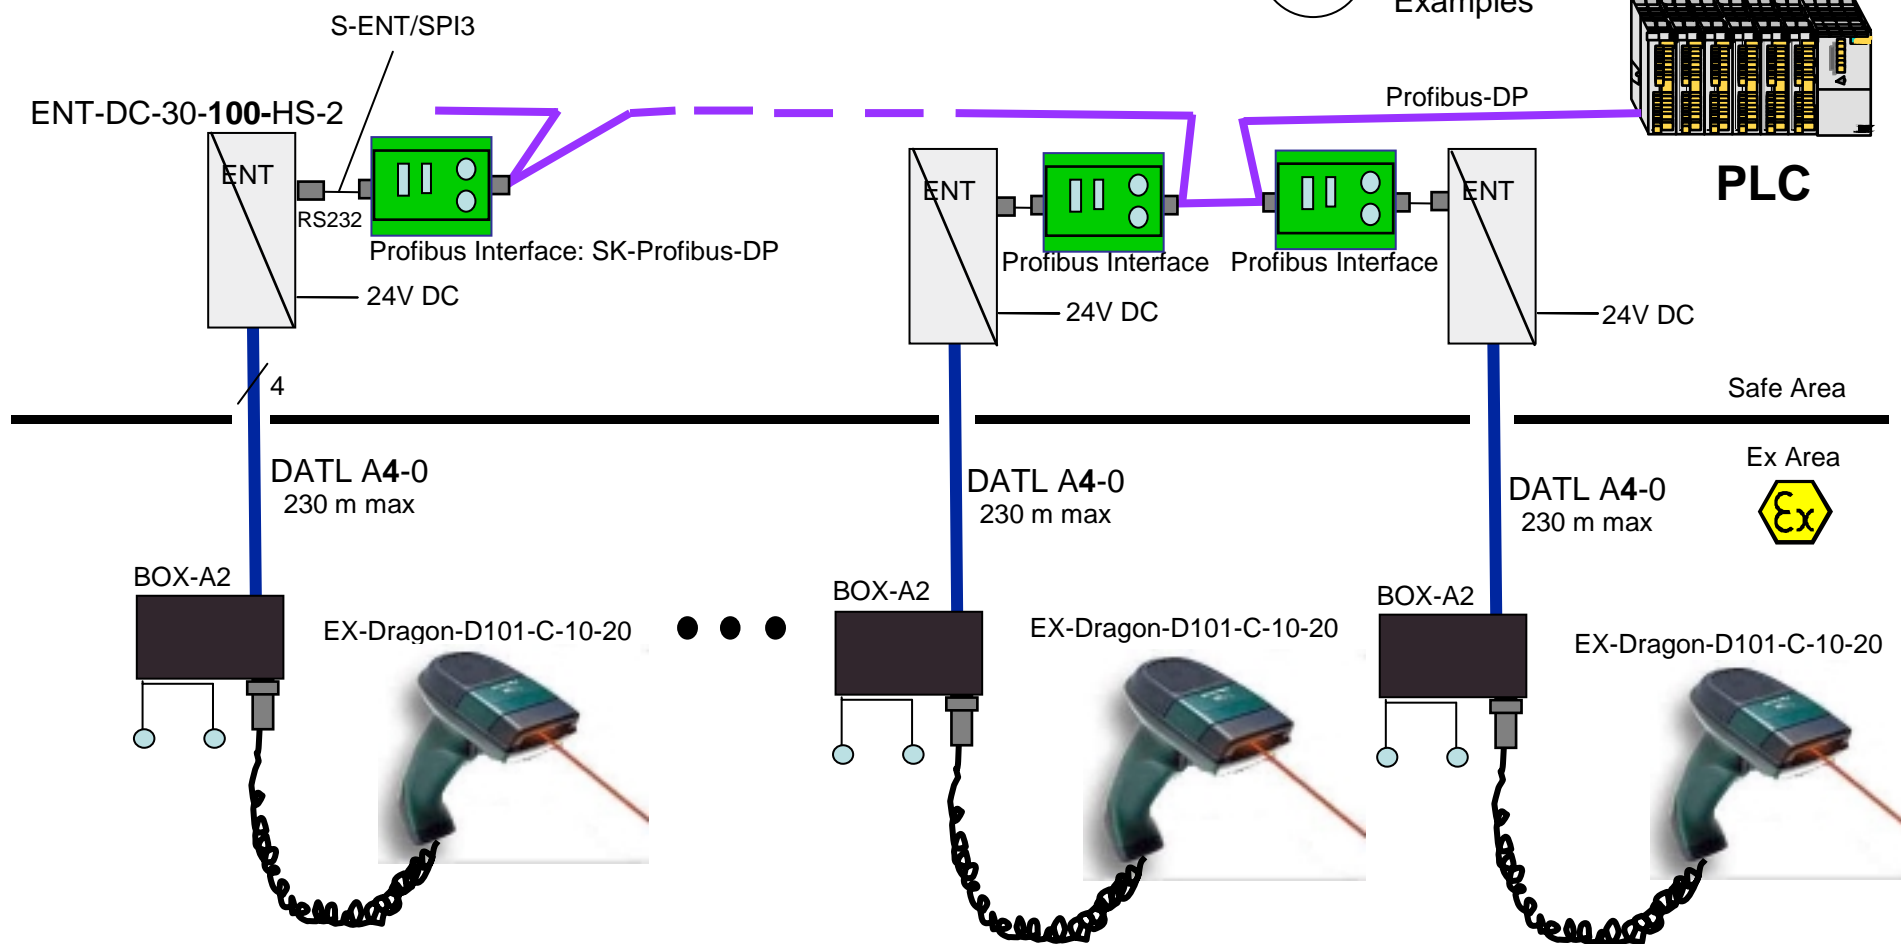

SCANEX

Ex- Zone 1, 2 and 22

Ex-Dragon-D101-C with Profibus-DP

Tél.: 03 85 59 65 06
Email: info@pcindus.com