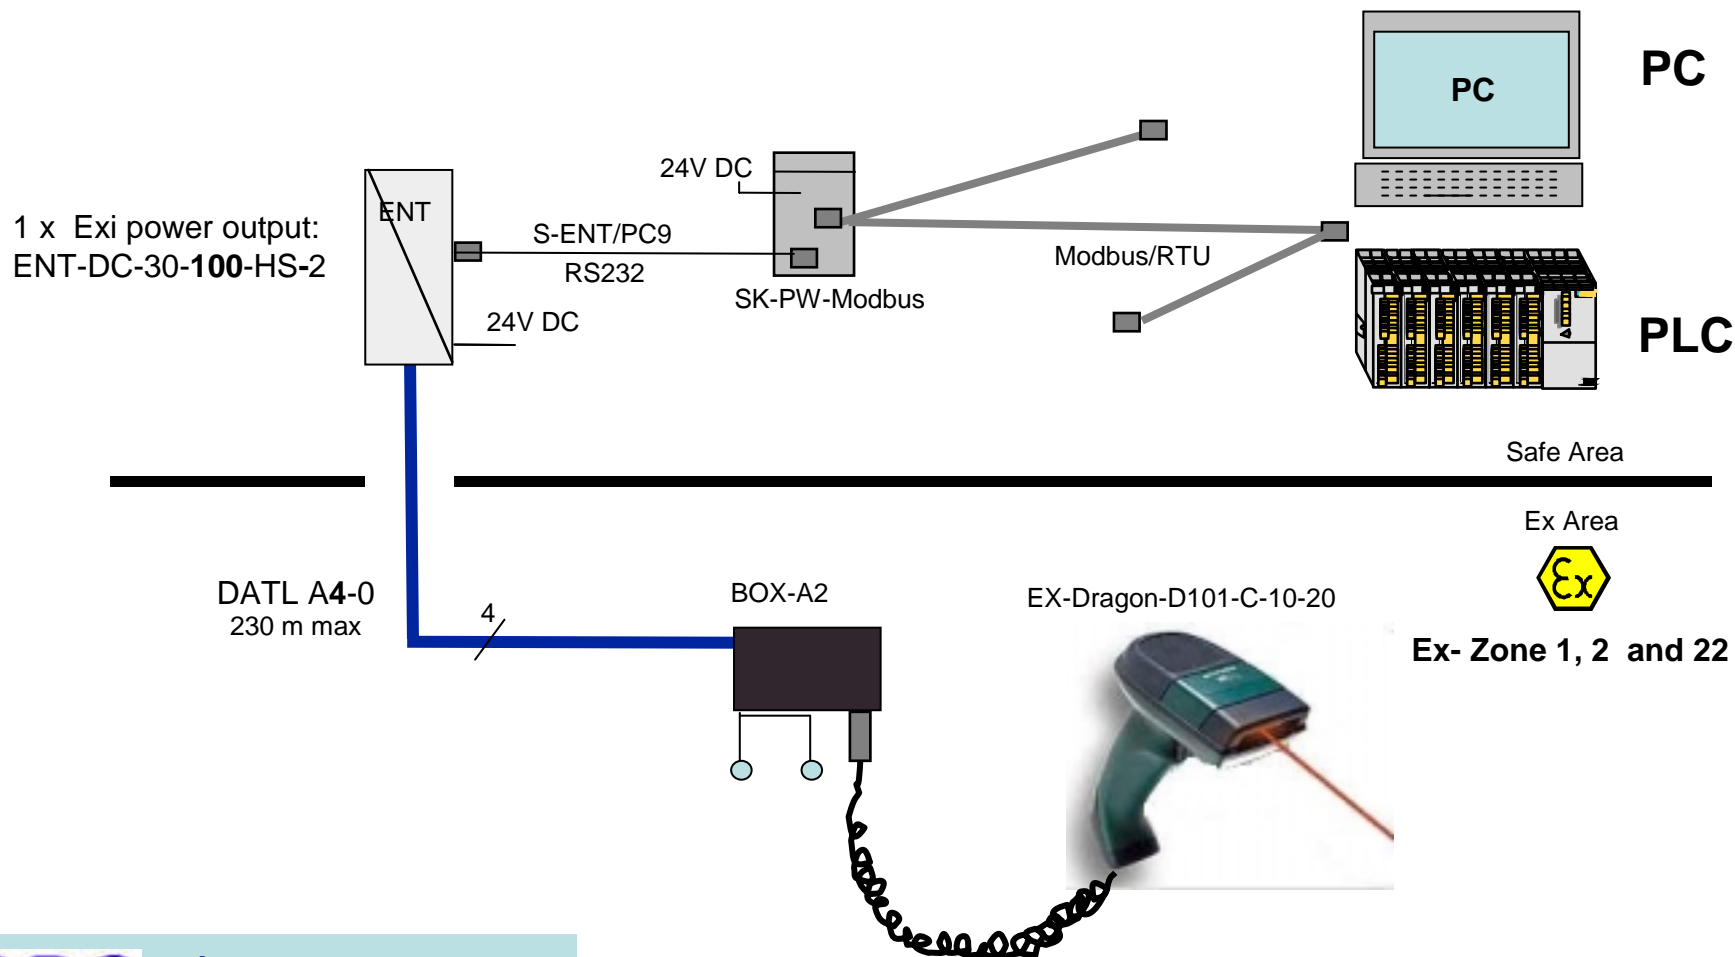

SCANEX

Ex- Zone 1, 2 and 22

Ex-Dragon-M101-C with Profibus-DP

Tél.: 03 85 59 65 06
Email: info@pcindus.com
TOR DEIT

Scanner Holster
for belt

Scanner Holster
for belt

SCANEX

Ex-Dragon-D101-C with Modbus/RTU (slave)