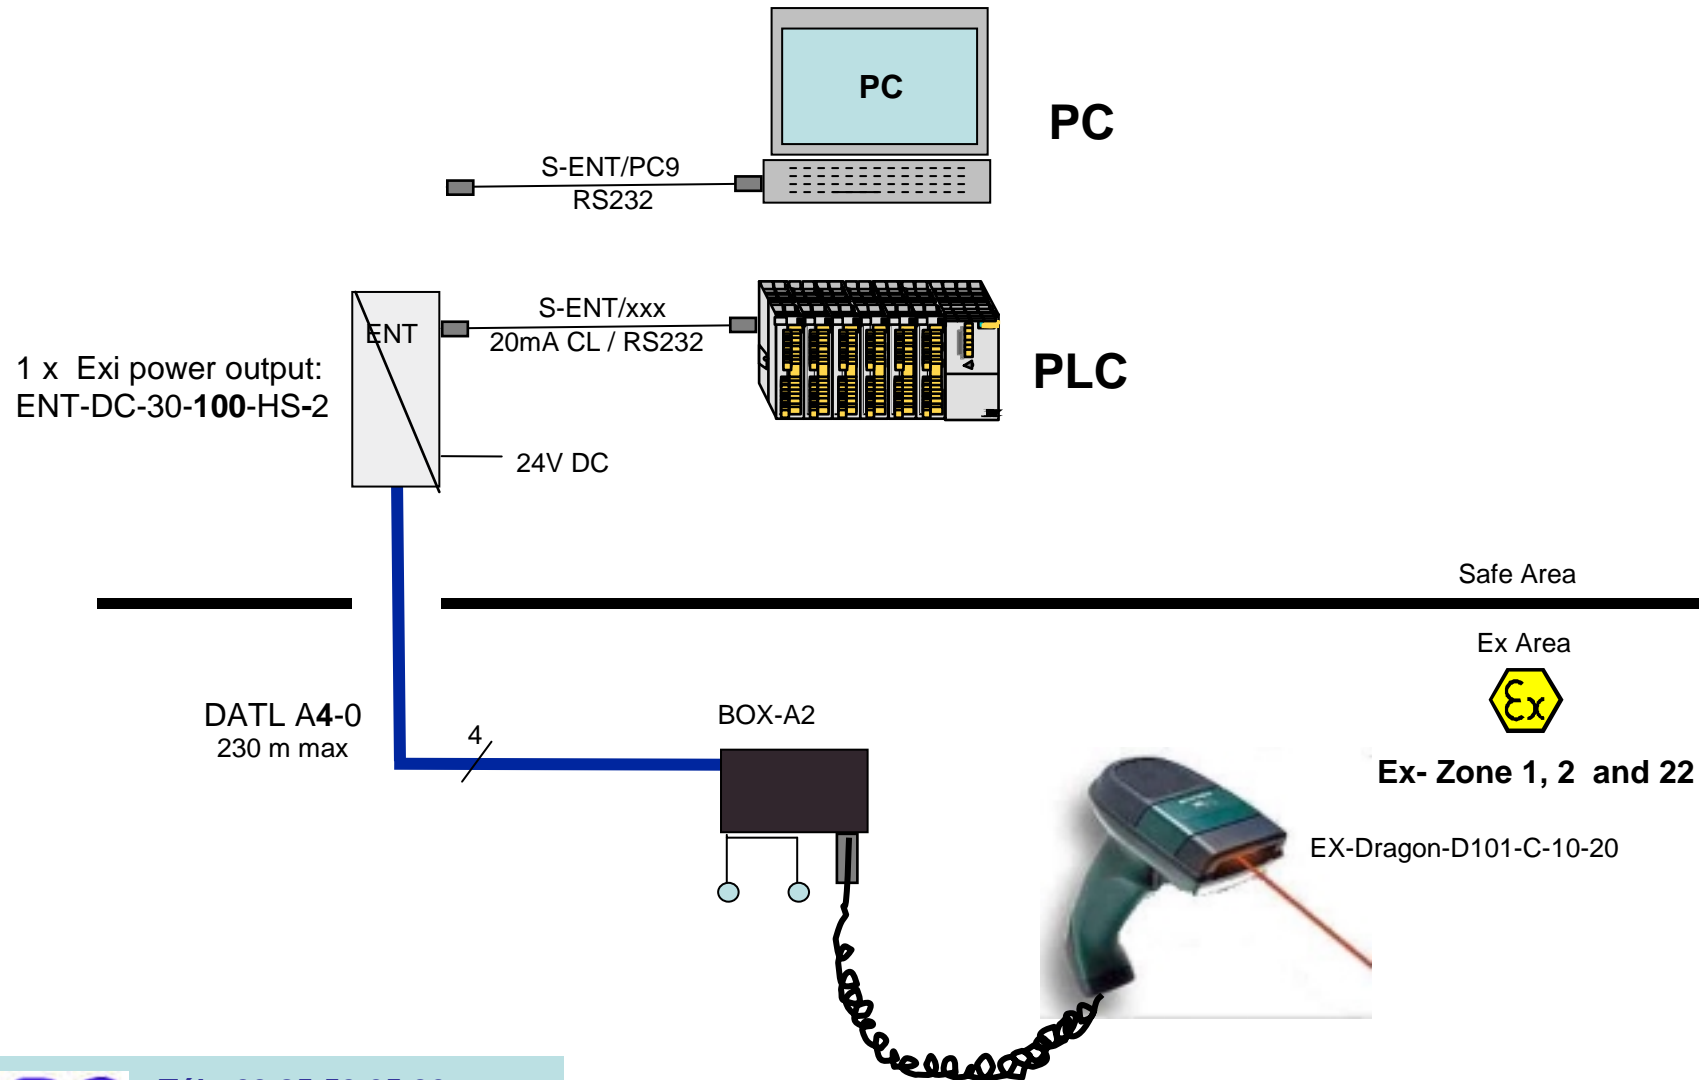

SCANEX

Ex-Dragon-D101-C

stand alone

Tél.: 03 85 59 65 06
Email: info@pcindus.com