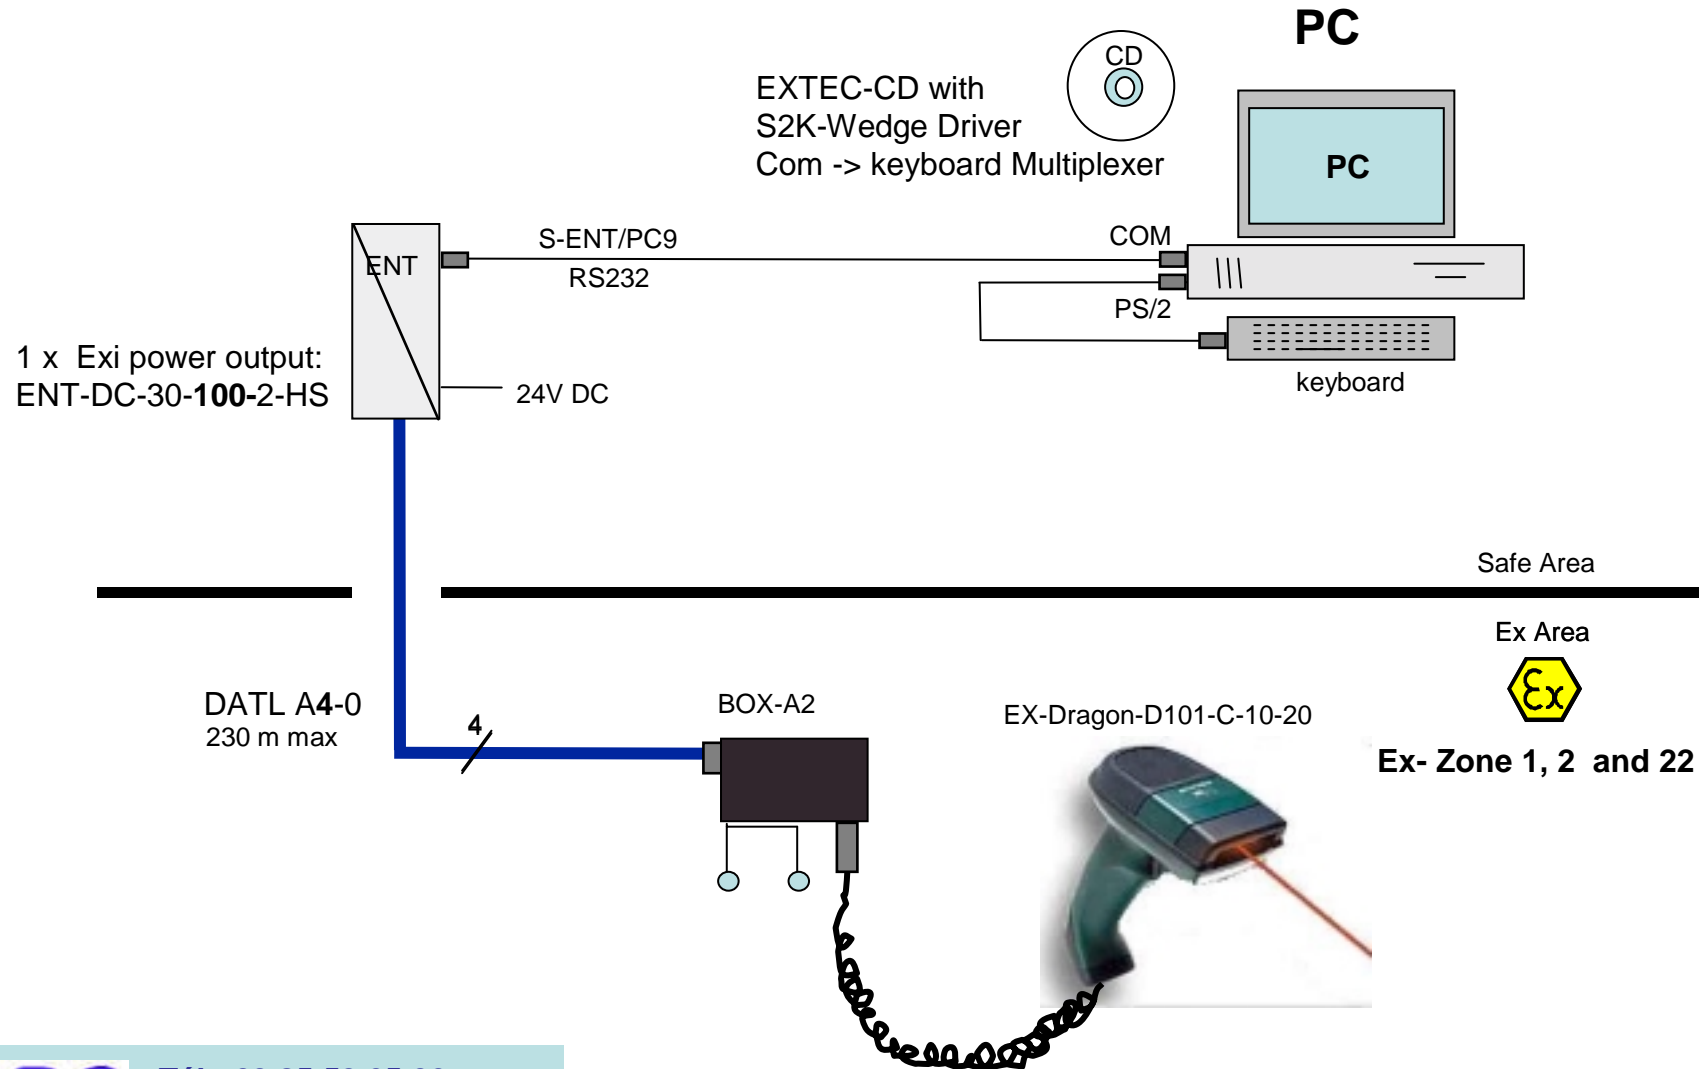

SCANEX

EX-DRAGON-D101-C

stand alone with S2K keyboard interface Software

Tél.: 03 85 59 65 06
Email: info@pcindus.com