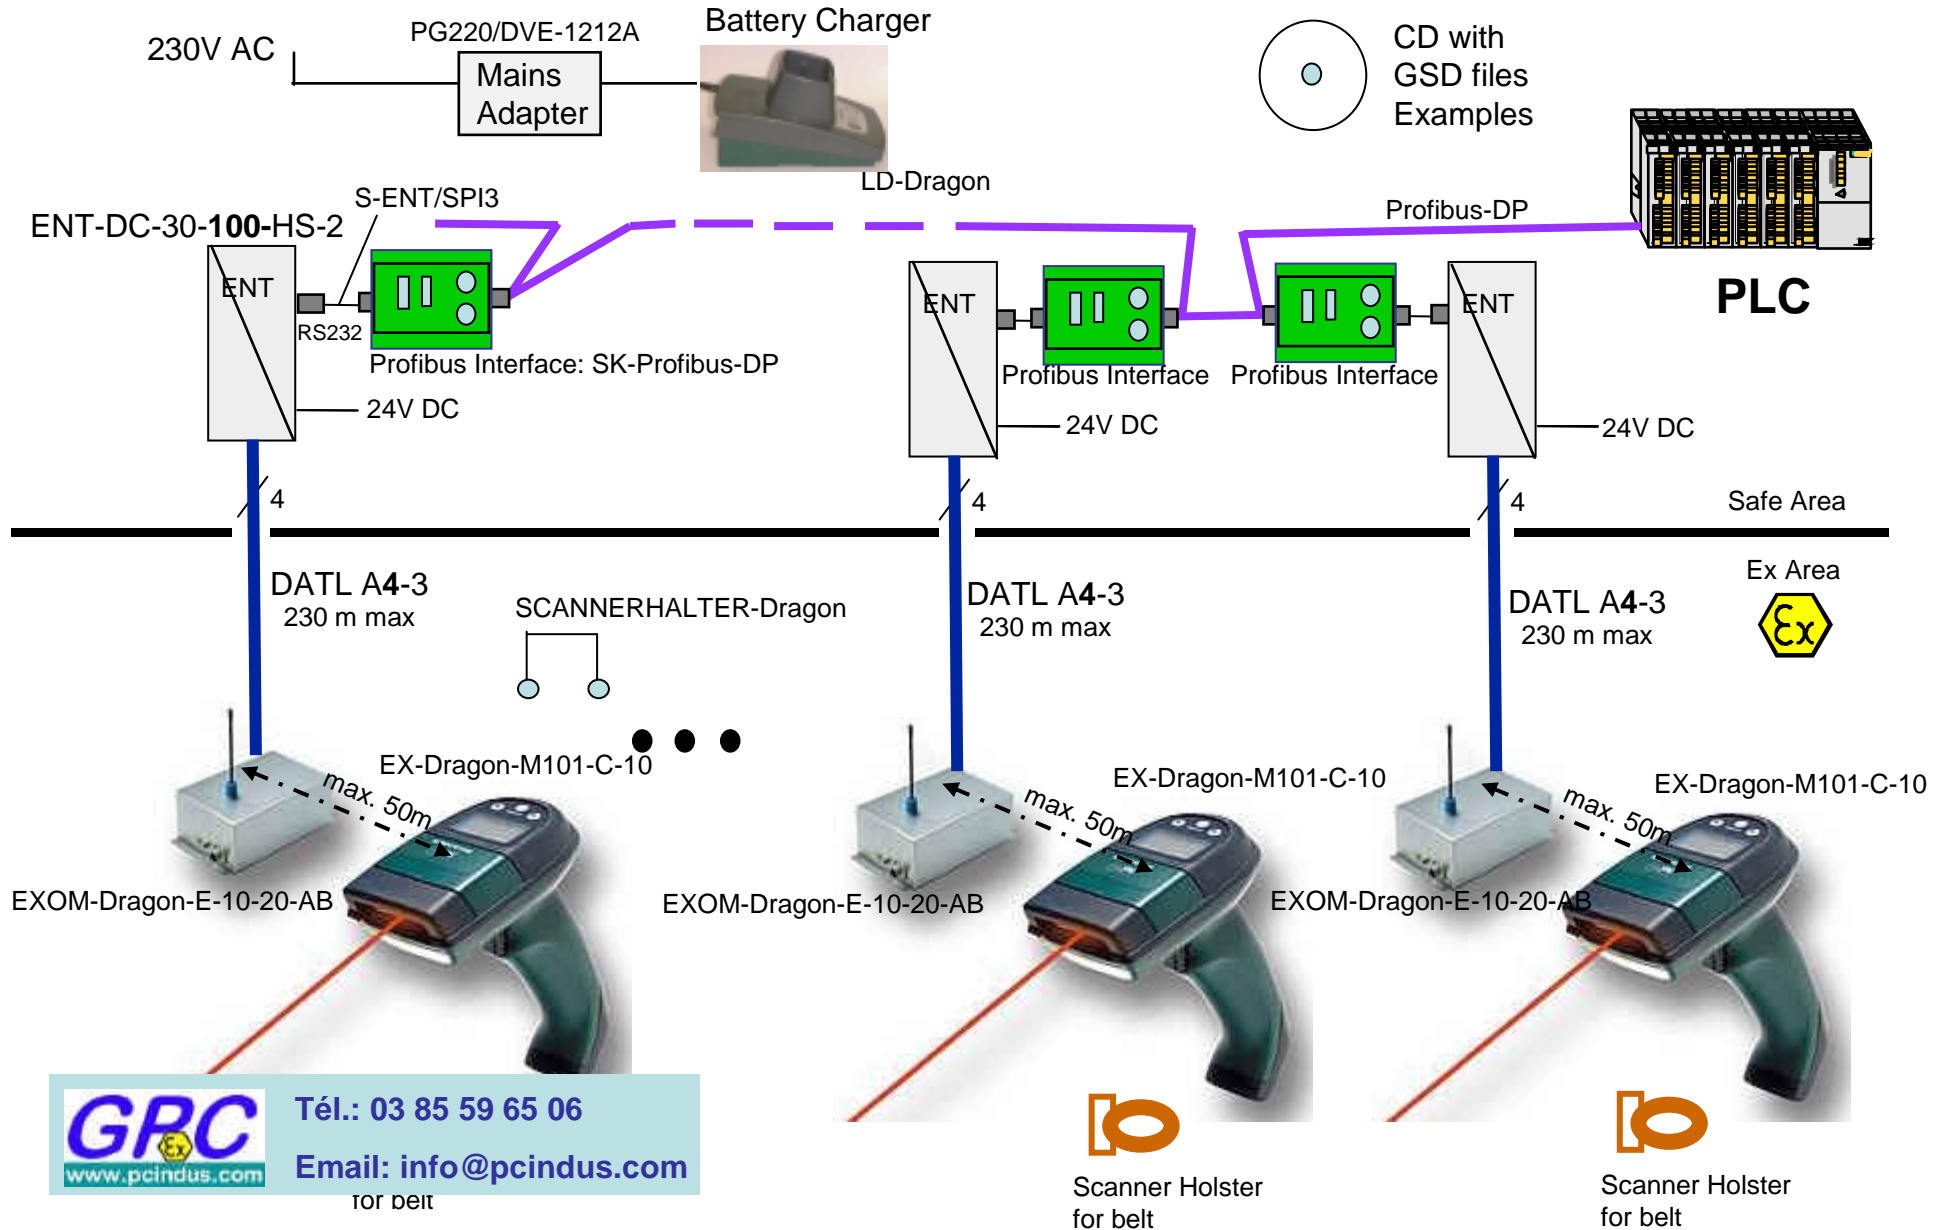

SCANEX

Ex- Zone 1, 2 and 22

Ex-Dragon-M101-C with Profibus-DP

Tél.: 03 85 59 65 06
Email: info@pcindus.com
TOR DEIT

Scanner Holster
for belt

Scanner Holster
for belt

SCANEX

Ex-Dragon-D101-C with Modbus/RTU (slave)