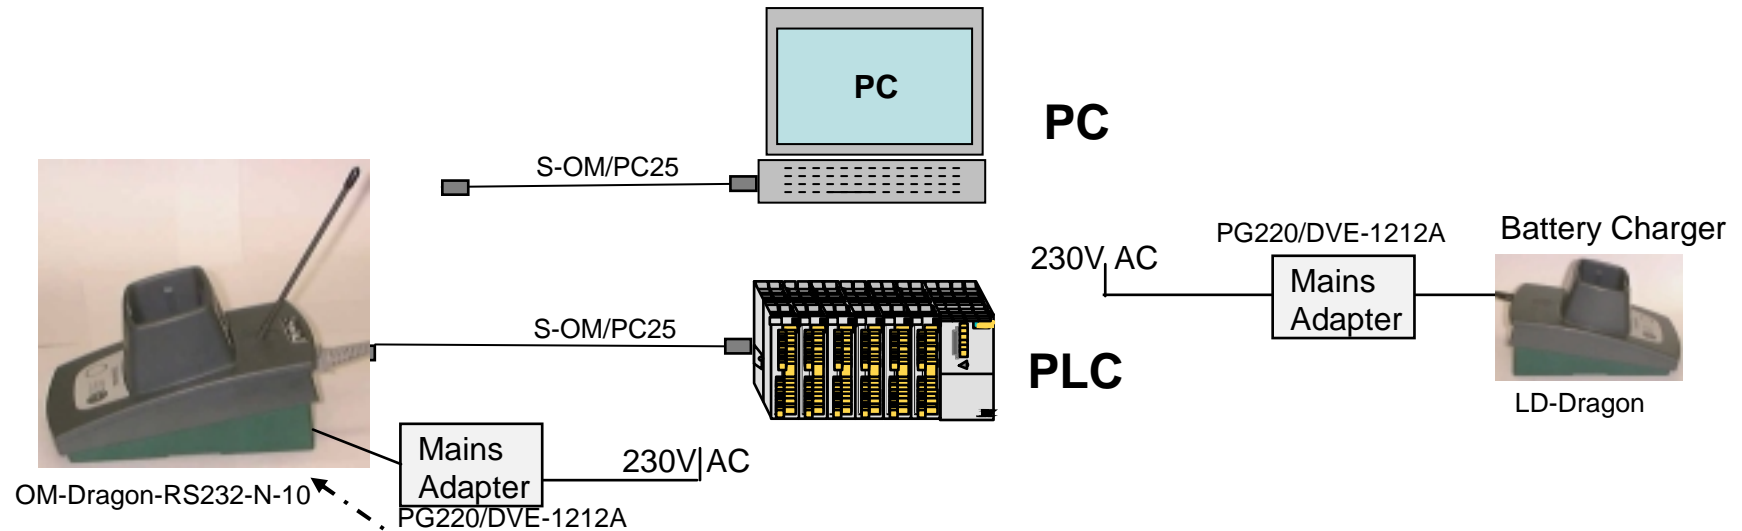

SCANEX Ex-Dragon-M101 + OM-Dragon-N stand alone

Ex- Zone 1, 2 (II 2 D) and Zone 22 (II 3 D)

Tél.: 03 85 59 65 06
Email: info@pcindus.com