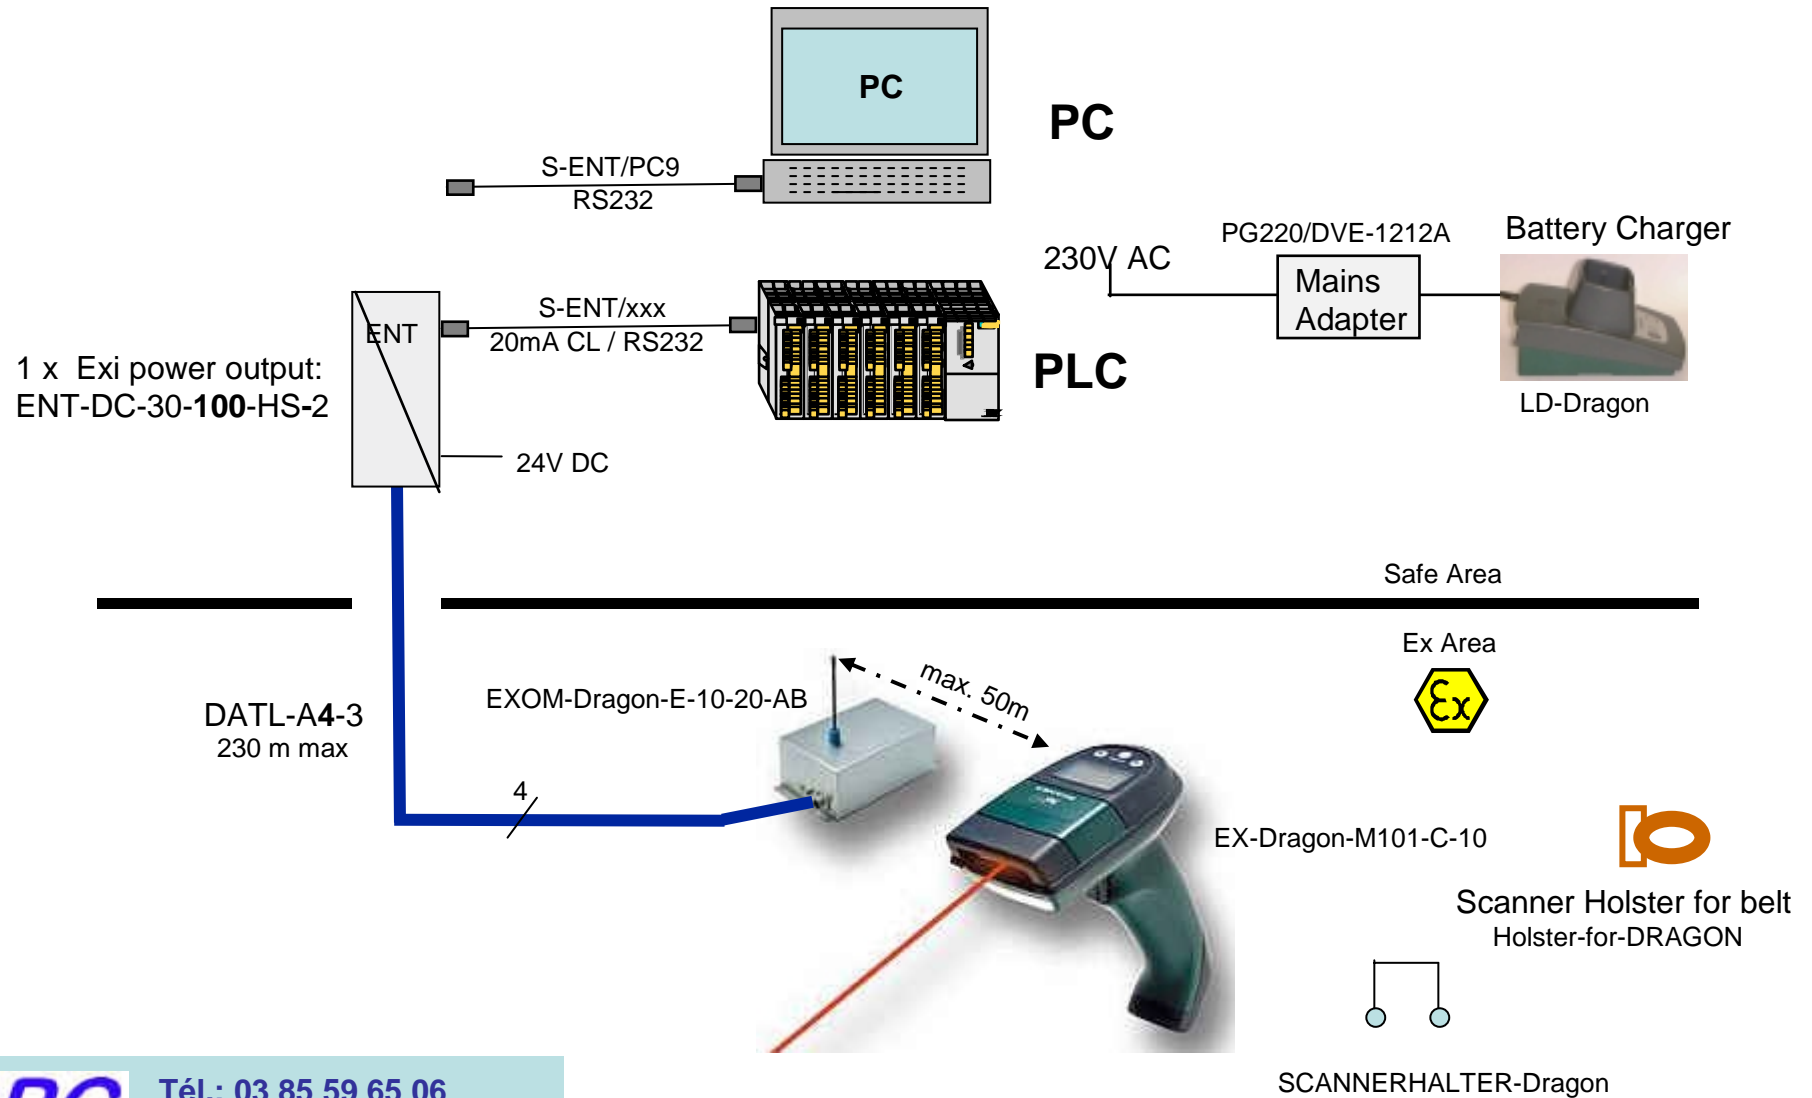

SCANEX

Ex-Dragon-M101 + EXOM-Dragon stand alone

Ex- Zone 1, 2 (II 2 D) and 22 (II 3 D)

Tél.: 03 85 59 65 06
Email: info@pcindus.com