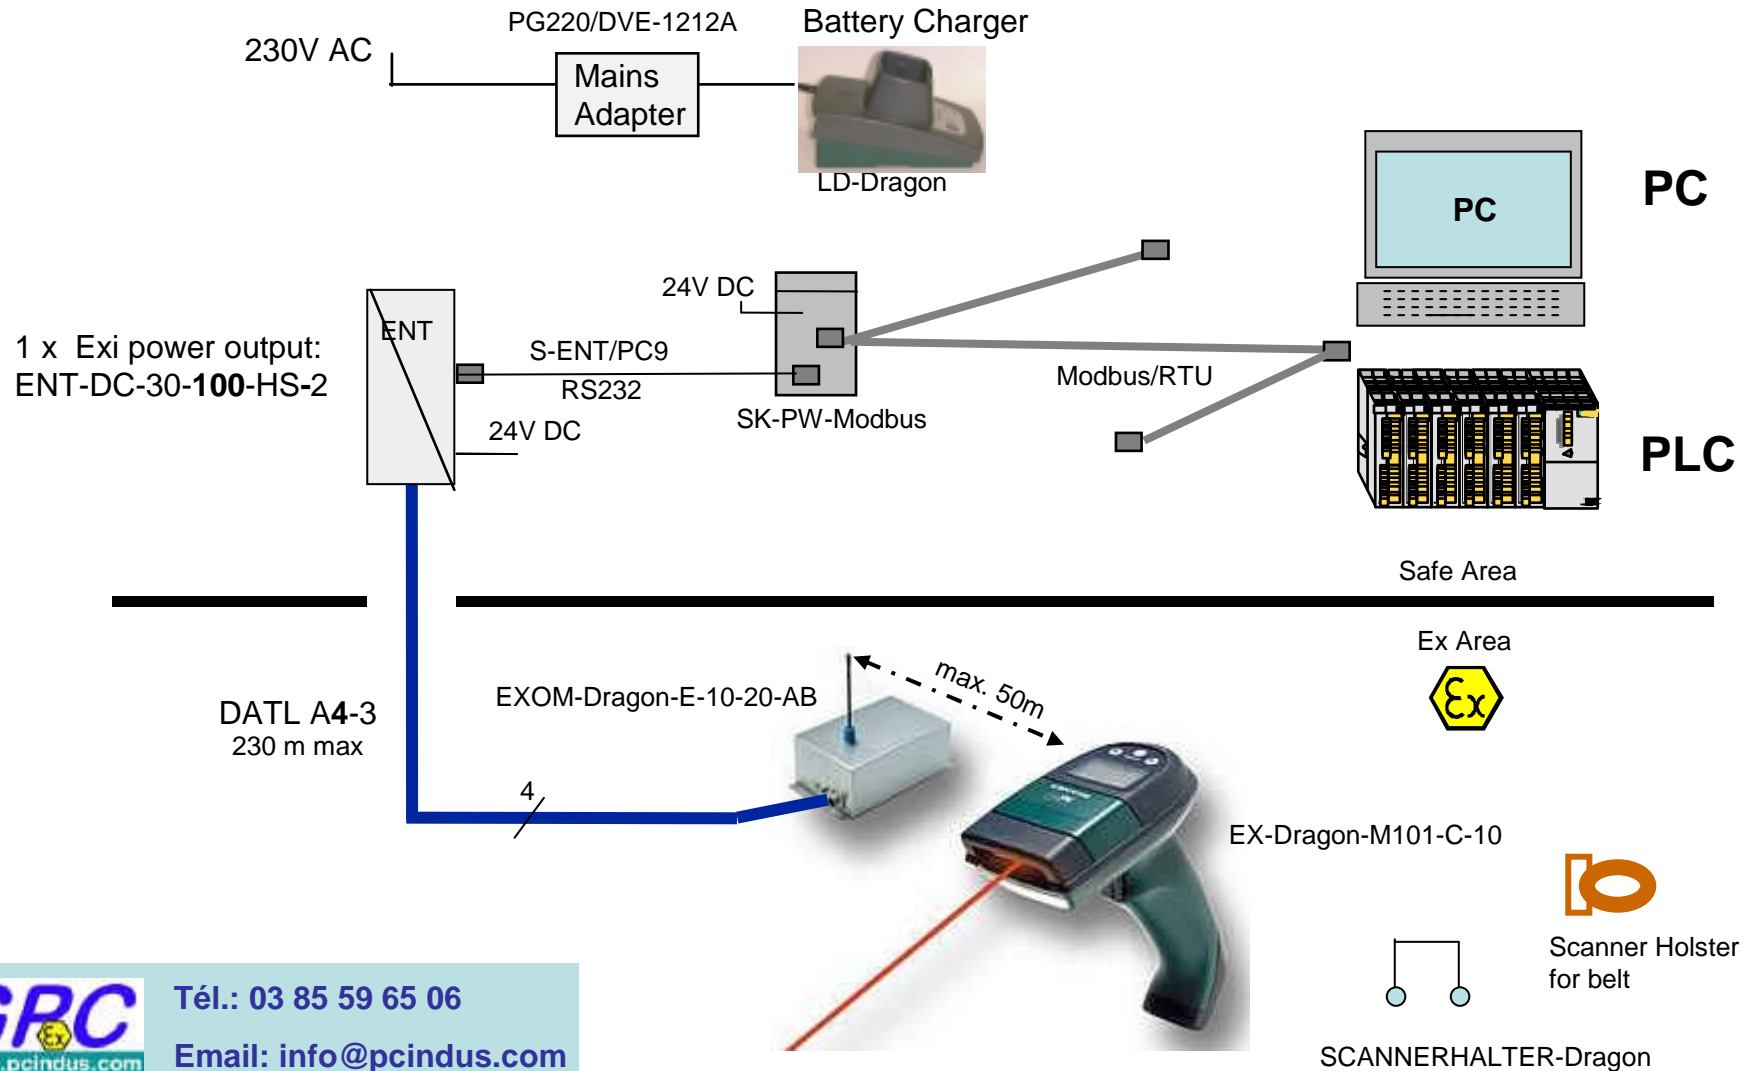

Safe Area

Ex Area

Scanner Holster for belt

SCANNERHALTER-Dragon

EX-Dragon-M101-C-10

max. 50m

SCANEX Ex-Dragon-M101 + EXOM-Dragon with Modbus/RTU (slave)

Ex- Zone 1, 2 (II 2 D) and Zone 22 (II 3 D)

SCANEX Ex-Dragon-M101 + OM-Dragon with Modbus/RTU (slave)

Ex- Zone 1, 2 (II 2 D) and Zone 22 (II 3 D)

Scanner Holster
for belt

SCANNERHALTER-Dragon

SCANEX EX-DRAGON-M101 stand alone, S2K keyboard interface software