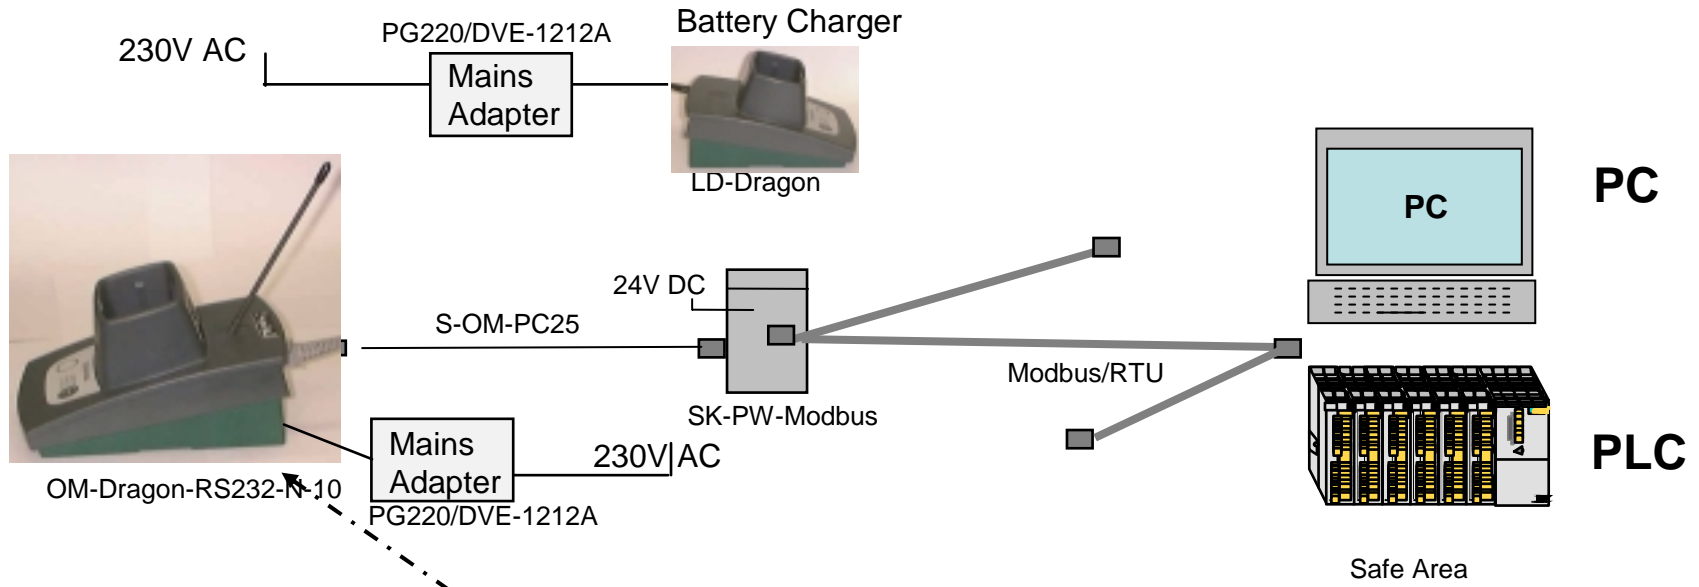

Safe Area

Ex Area

Scanner Holster for belt

SCANNERHALTER-Dragon

EX-Dragon-M101-C-10

max. 50m

SCANEX Ex-Dragon-M101 + EXOM-Dragon with Modbus/RTU (slave)

Ex- Zone 1, 2 (II 2 D) and Zone 22 (II 3 D)

SCANEX Ex-Dragon-M101 + OM-Dragon with Modbus/RTU (slave)

Ex- Zone 1, 2 (II 2 D) and Zone 22 (II 3 D)

Scanner Holster
for belt

SCANNERHALTER-Dragon

SCANEX EX-DRAGON-M101 stand alone, S2K keyboard interface software