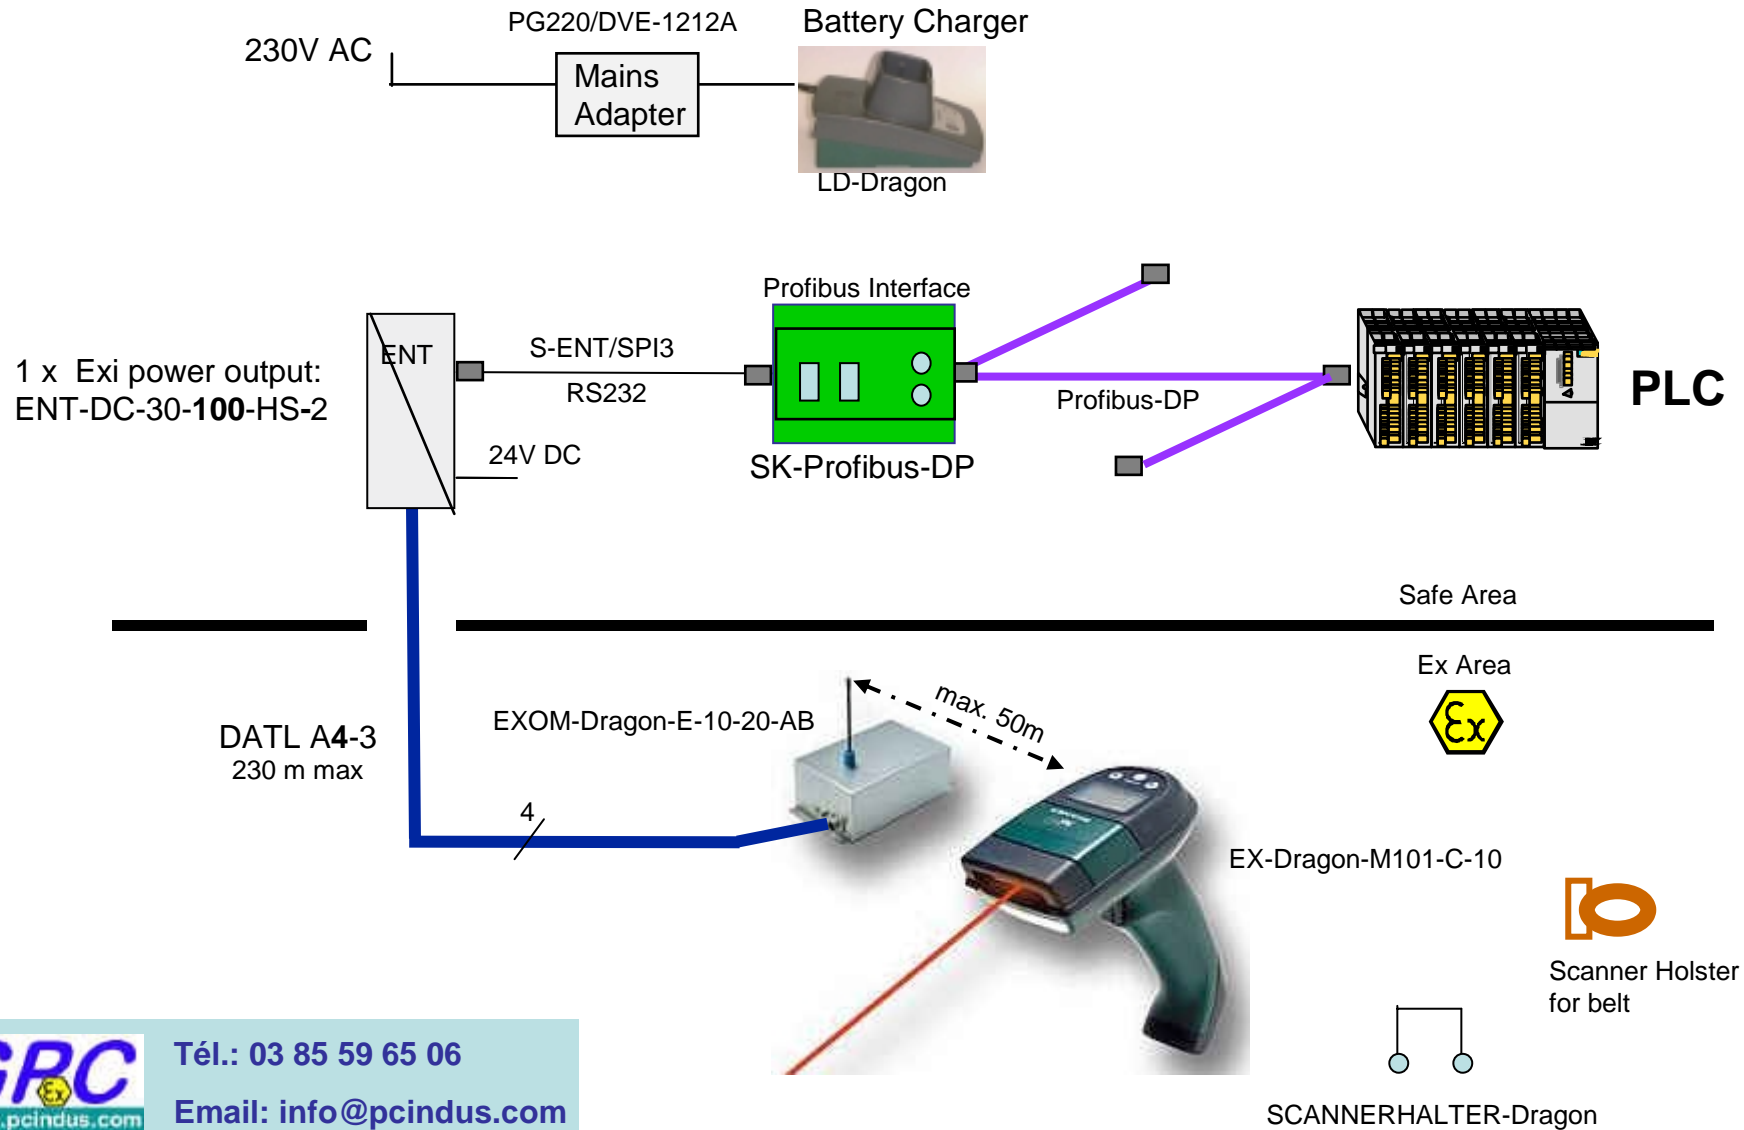

Tél.: 03 85 59 65 06
Email: info@pcindus.com

SCANEX Ex-Dragon-M101 + EXOM-Dragon with Profibus-DP

Ex- Zone 1, 2 (II 2 D) and Zone 22 (II 3 D)

SCANEX Ex-Dragon-M101 + OM-Dragon with Profibus-DP

Ex- Zone 1, 2 (II 2 D) and Zone 22 (II 3 D)

Safe Area

Ex Area

Scanner Holster for belt

SCANNERHALTER-Dragon

EX-Dragon-M101-C-10

max. 50m

SCANEX Ex-Dragon-M101 + EXOM-Dragon with Modbus/RTU (slave)

Ex- Zone 1, 2 (II 2 D) and Zone 22 (II 3 D)

SCANEX Ex-Dragon-M101 + OM-Dragon with Modbus/RTU (slave)

Ex- Zone 1, 2 (II 2 D) and Zone 22 (II 3 D)

Scanner Holster
for belt

SCANNERHALTER-Dragon

SCANEX EX-DRAGON-M101 stand alone, S2K keyboard interface software