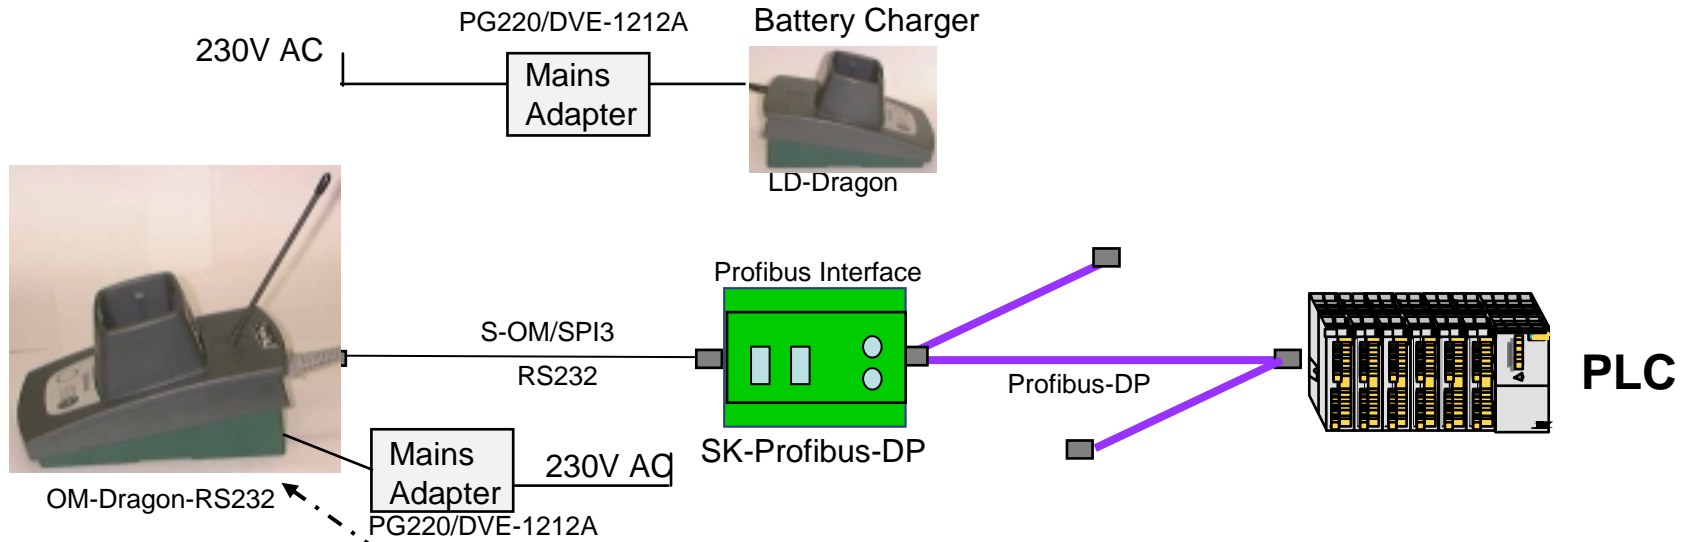

Tél.: 03 85 59 65 06
Email: info@pcindus.com

SCANEX Ex-Dragon-M101 + EXOM-Dragon with Profibus-DP

Ex- Zone 1, 2 (II 2 D) and Zone 22 (II 3 D)

SCANEX Ex-Dragon-M101 + OM-Dragon with Profibus-DP

Ex- Zone 1, 2 (II 2 D) and Zone 22 (II 3 D)

Safe Area

Ex Area

Scanner Holster for belt

SCANNERHALTER-Dragon

EX-Dragon-M101-C-10

max. 50m

SCANEX Ex-Dragon-M101 + EXOM-Dragon with Modbus/RTU (slave)

Ex- Zone 1, 2 (II 2 D) and Zone 22 (II 3 D)

SCANEX Ex-Dragon-M101 + OM-Dragon with Modbus/RTU (slave)

Ex- Zone 1, 2 (II 2 D) and Zone 22 (II 3 D)

Scanner Holster
for belt

SCANNERHALTER-Dragon

SCANEX EX-DRAGON-M101 stand alone, S2K keyboard interface software