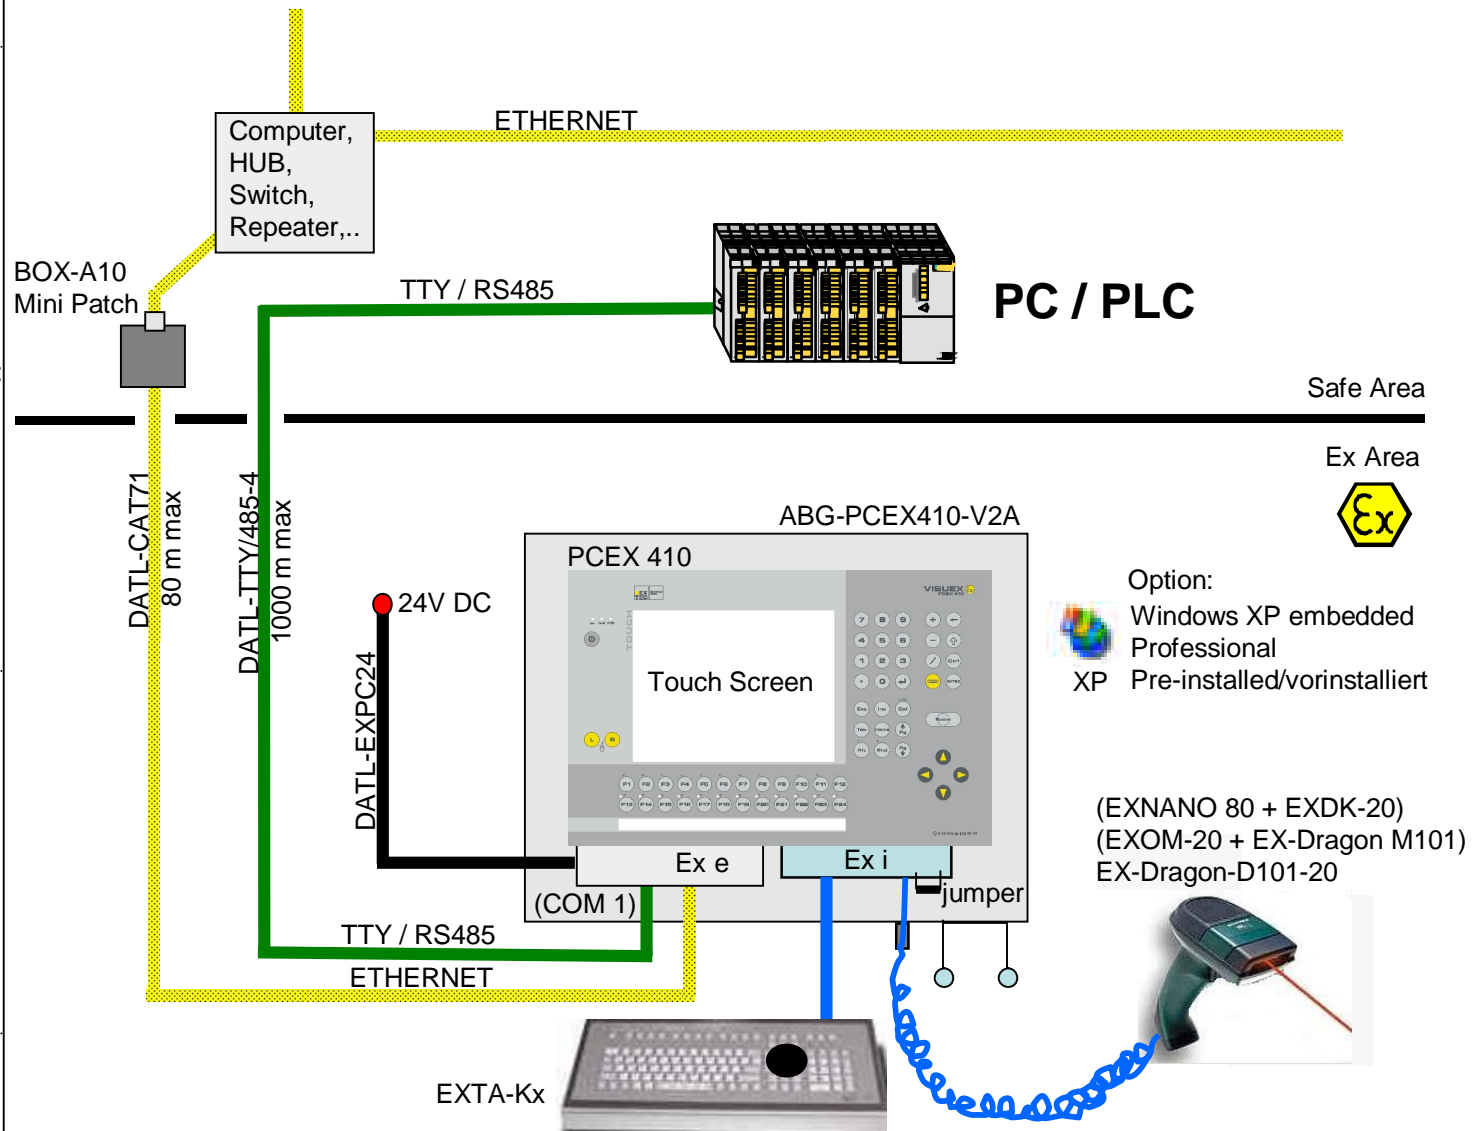

Accessories/ Zubehör

PANEL-PC VISUEX PCEX 410 Standard

Ex- Zone 1, 2 and 22

Option:
Windows XP embedded Professional
XP Pre-installed/vorinstalliert

(EXNANO 80 + EXDK-20)
(EXOM-20 + EX-Dragon M101)
EX-Dragon-D101-20