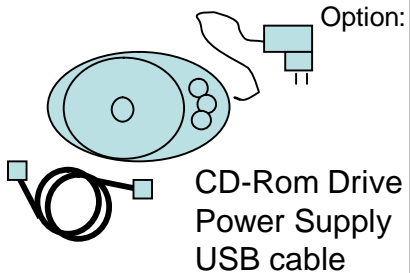

Accessories/ Zubehör

PANEL-PC VISUEX PCEX 410 Standard

Ex- Zone 1, 2 and 22

Option:
Windows XP embedded Professional
XP Pre-installed/vorinstalliert

(EXNANO 80 + EXDK-20)
(EXOM-20 + EX-Dragon M101)
EX-Dragon-D101-20