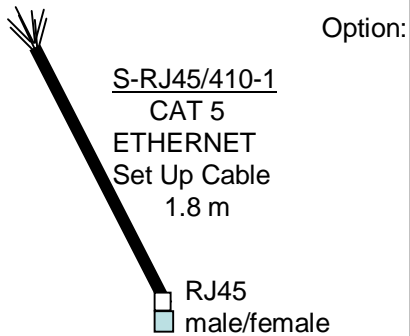

Accessories/ Zubehör

PANEL-PC VISUEX PCEX 410 Standard

Ex- Zone 1, 2 and 22

Option:
Windows XP embedded Professional
XP Pre-installed/vorinstalliert

(EXNANO 80 + EXDK-20)
(EXOM-20 + EX-Dragon M101)
EX-Dragon-D101-20