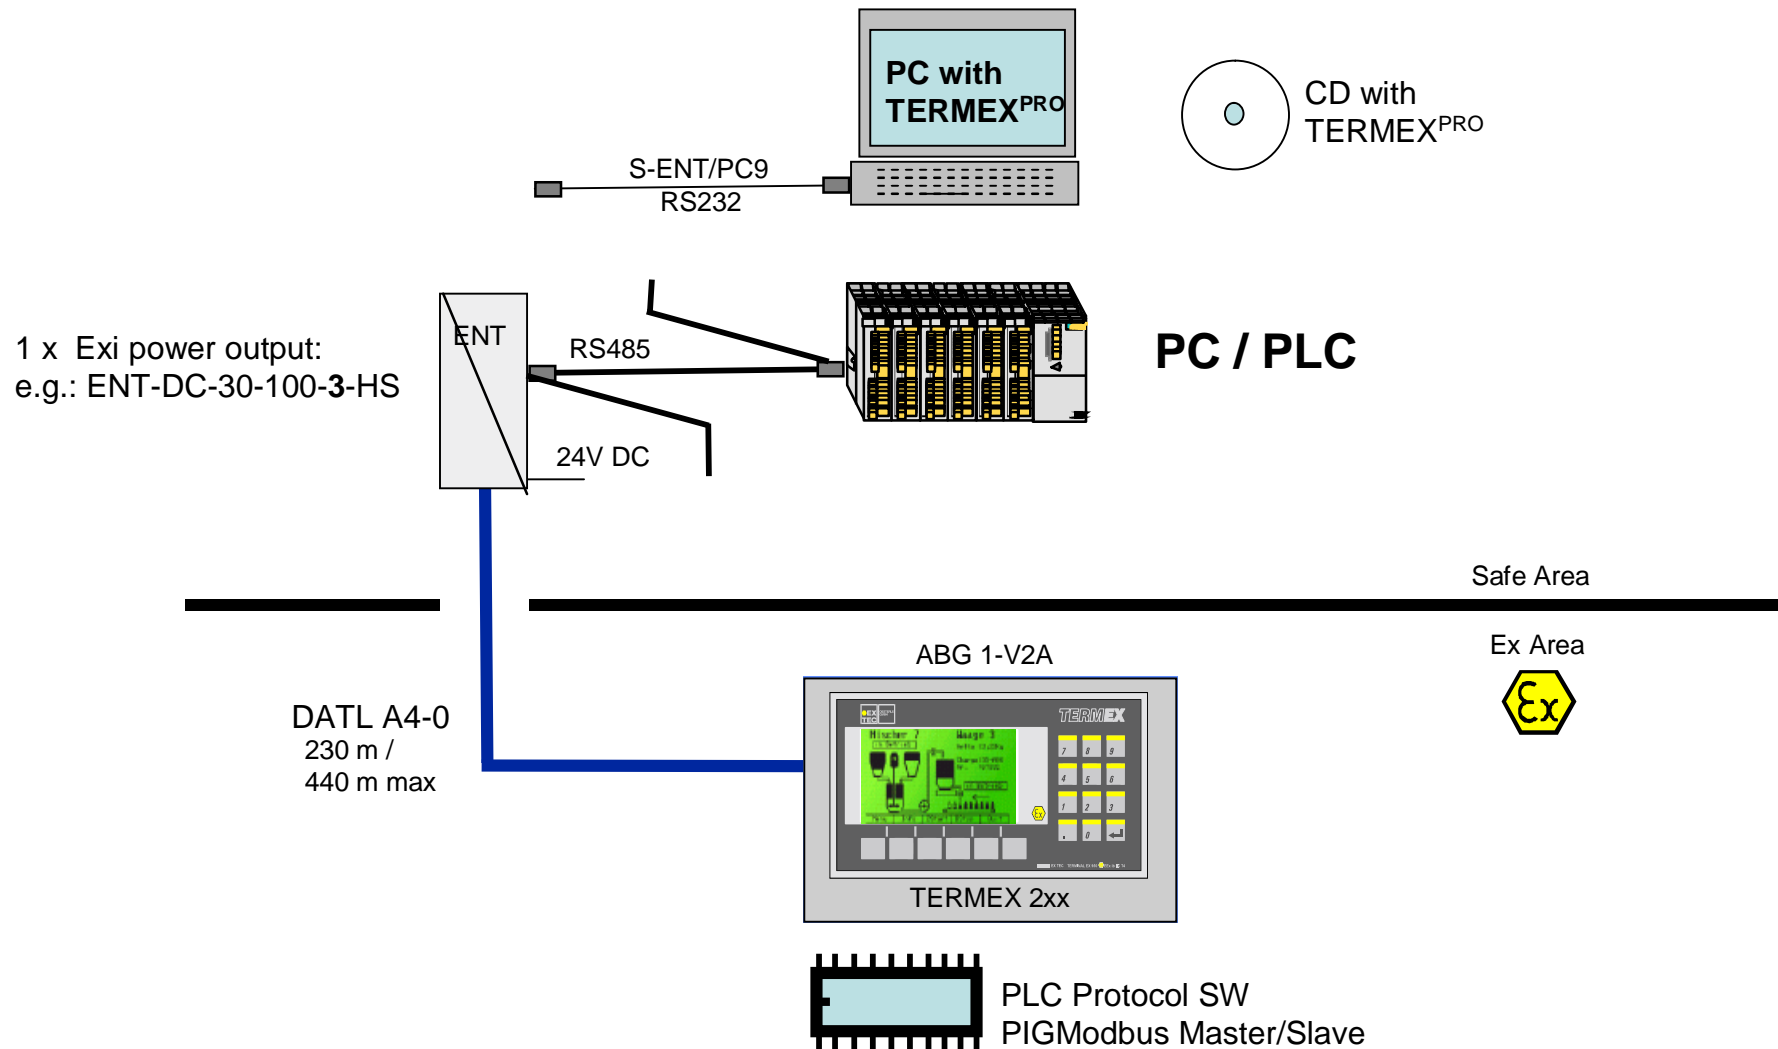

# Exi -Terminal TERMEX 220/230/320/330 WMa S

Ex- Zone 1 and 2

# Exi-Terminal TERMEX 220/230/320/330 W Sar S D

Ex- Zone 1 and 2

# Exi -Terminal TERMEX 220/230/320/330 MODBUS/RTU

Ex- Zone 1 and 2

# Exi -Terminal TERMEX 220/230/320/330 S MODBUS/RTU

Ex- Zone 1 and 2