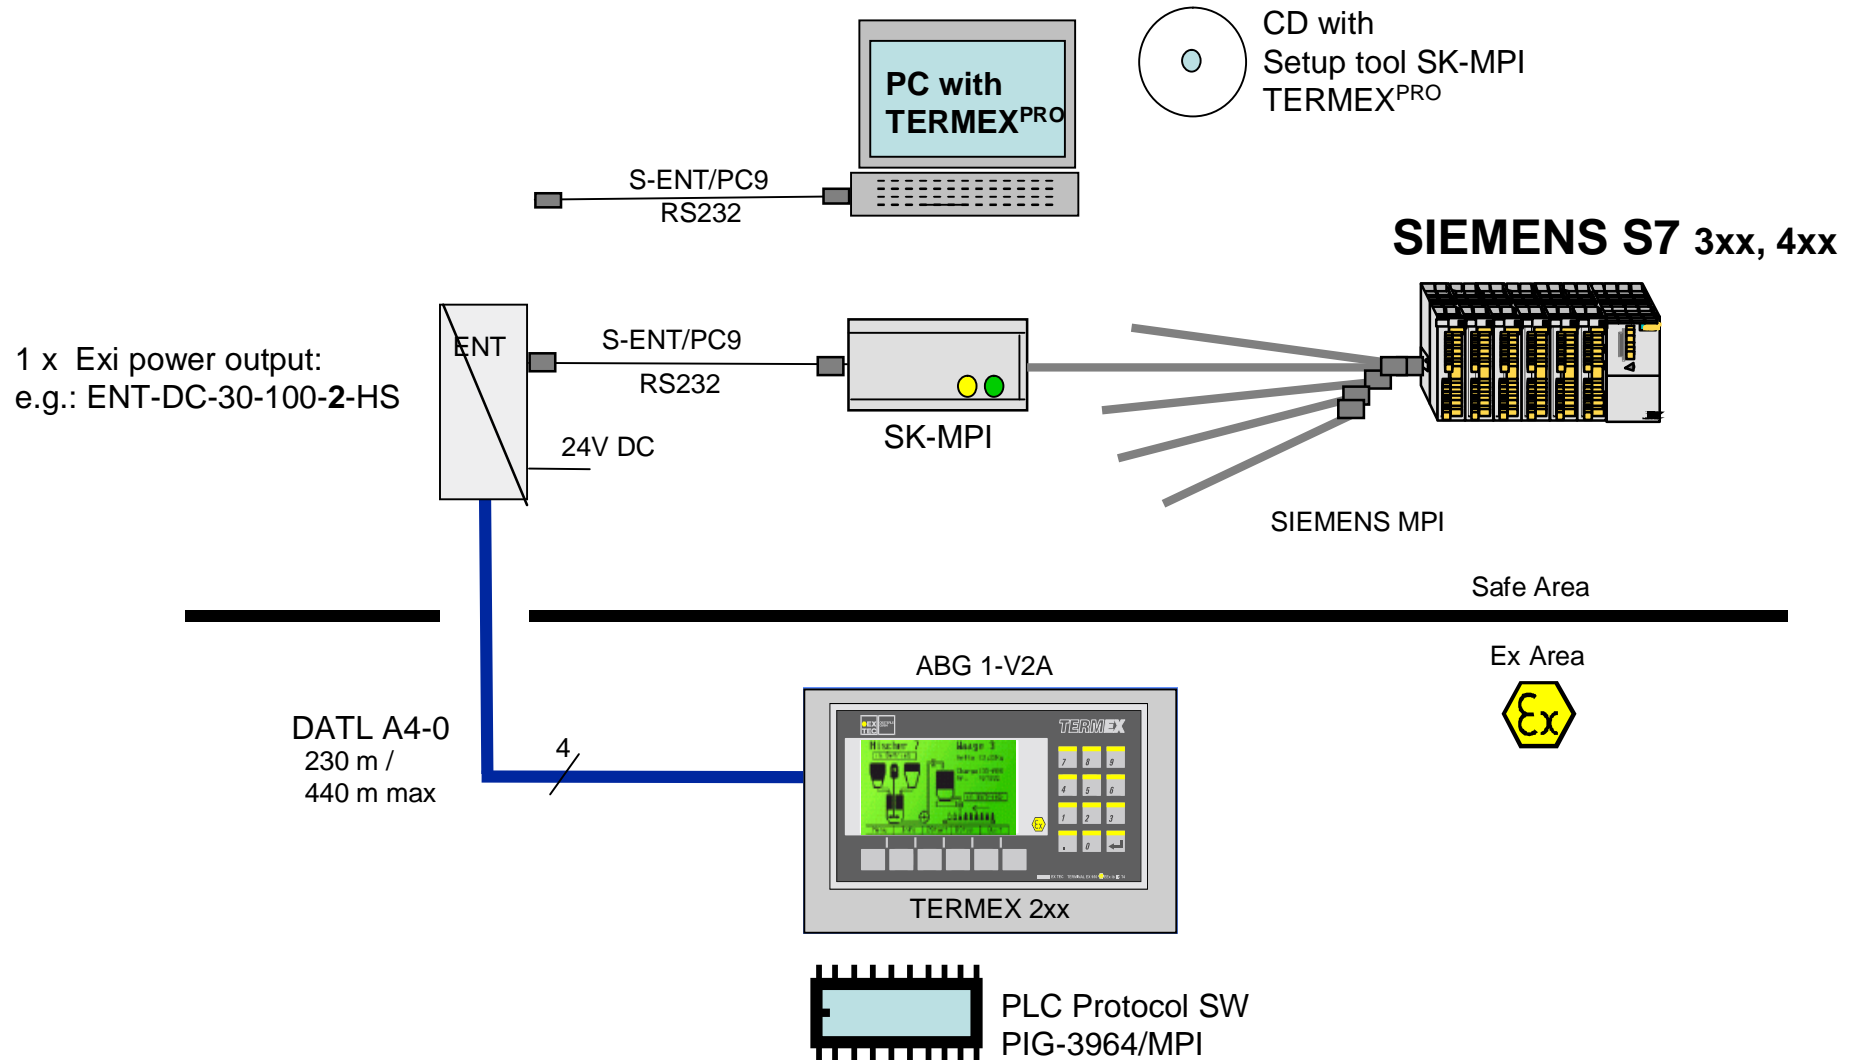

# Exi -Terminal TERMEX 220/230/320/330 MODBUS/RTU

Ex- Zone 1 and 2

# Exi -Terminal TERMEX 220/230/320/330 S MODBUS/RTU

Ex- Zone 1 and 2

# Exi -Terminal TERMEX 220/230/320/330 SIEMENS S7 MPI

Ex- Zone 1 and 2

# Exi -Terminal TERMEX 220/230/320/330 Profibus-DP

Ex- Zone 1 and 2