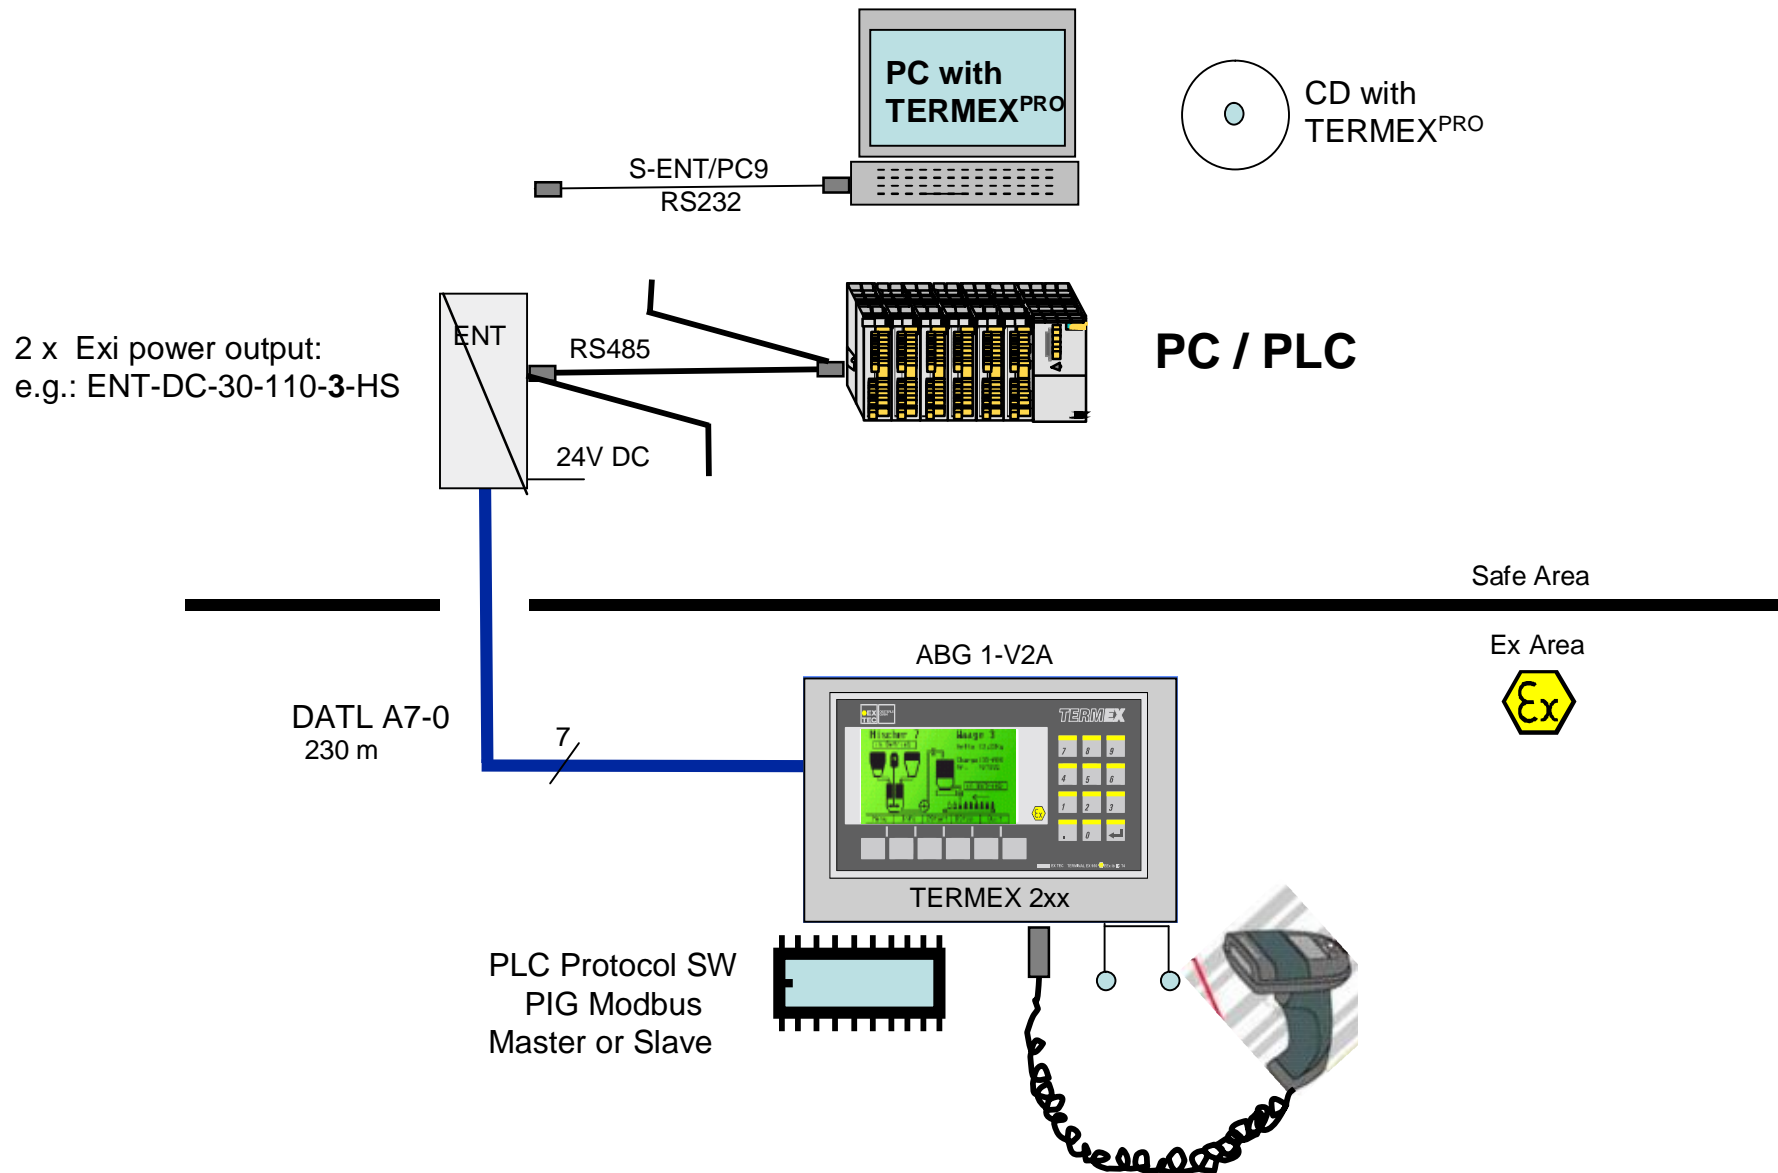

# Exi-Terminal TERMEX 220/230/320/330 W Sar S D

Ex- Zone 1 and 2

# Exi -Terminal TERMEX 220/230/320/330 MODBUS/RTU

Ex- Zone 1 and 2

# Exi -Terminal TERMEX 220/230/320/330 S MODBUS/RTU

Ex- Zone 1 and 2

# Exi -Terminal TERMEX 220/230/320/330 Profibus-DP

Ex- Zone 1 and 2