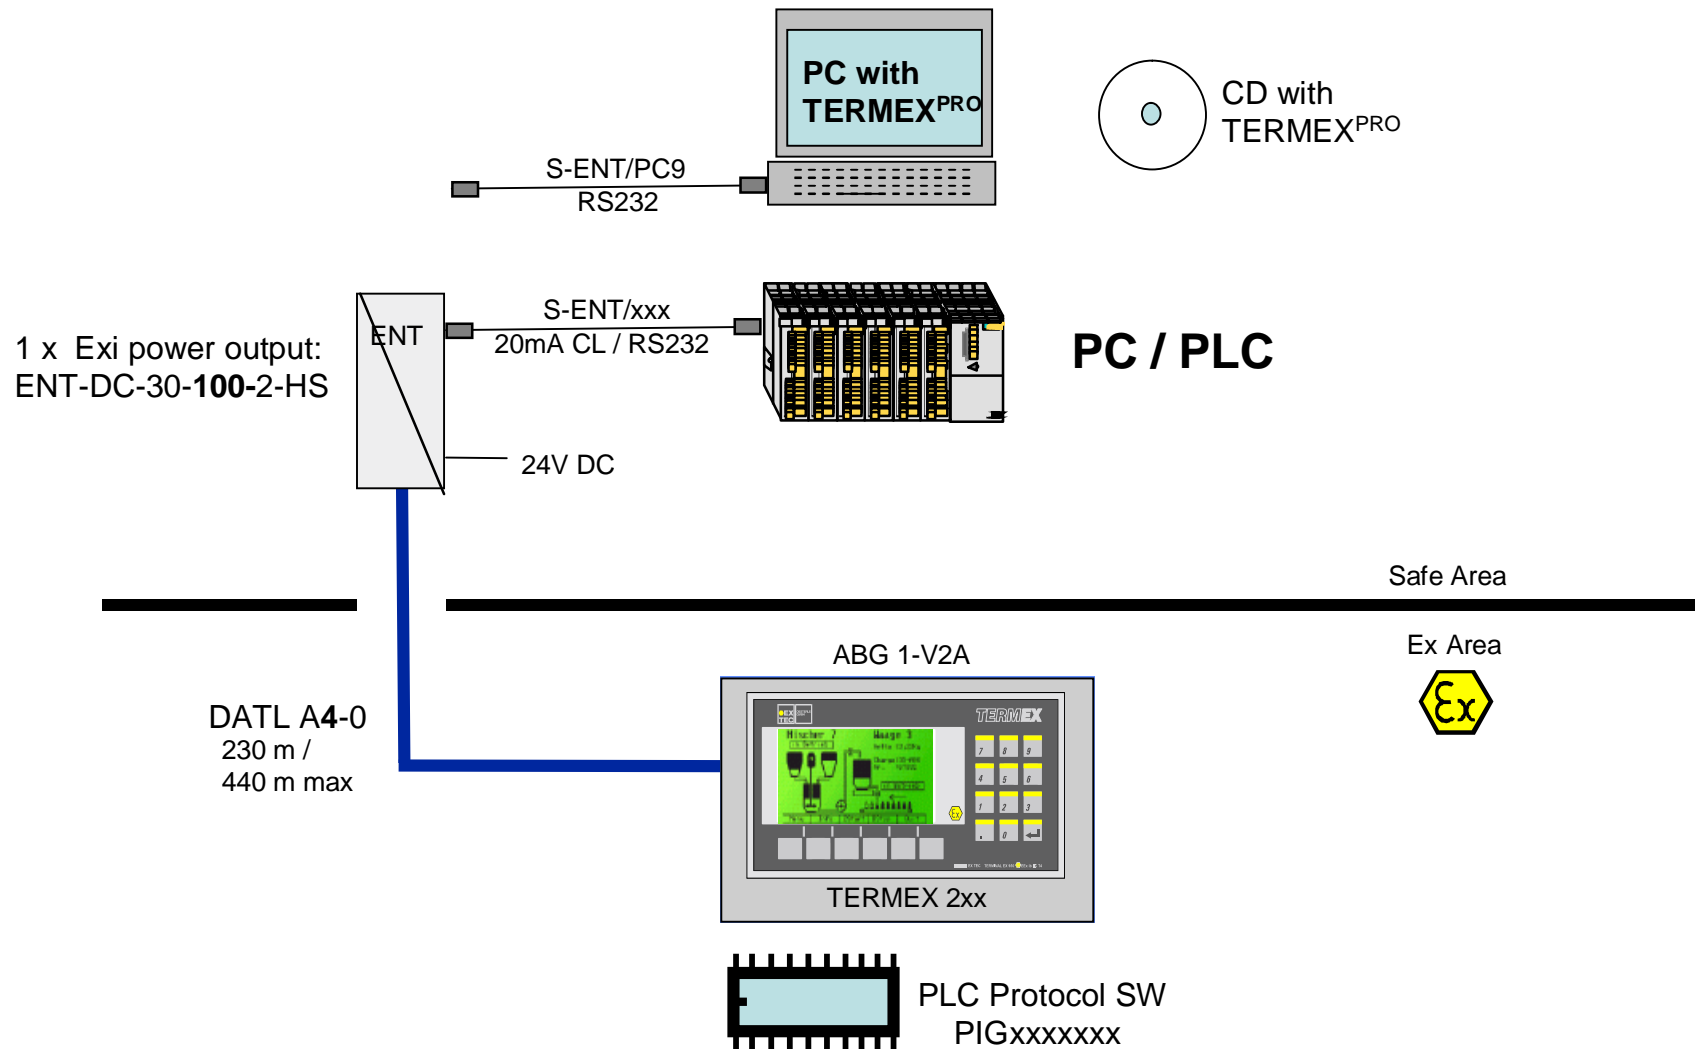

# Exi -Terminal TERMEX 220/230/320/330

Ex- Zone 1 and 2

# Exi - Terminal TERMEX 220/230/320/330 S

Ex- Zone 1 and 2

# Exi -Terminal TERMEX 220/230/320/330 WMa S

Ex- Zone 1 and 2

# Exi -Terminal TERMEX 220/230/320/330 MODBUS/RTU

Ex- Zone 1 and 2