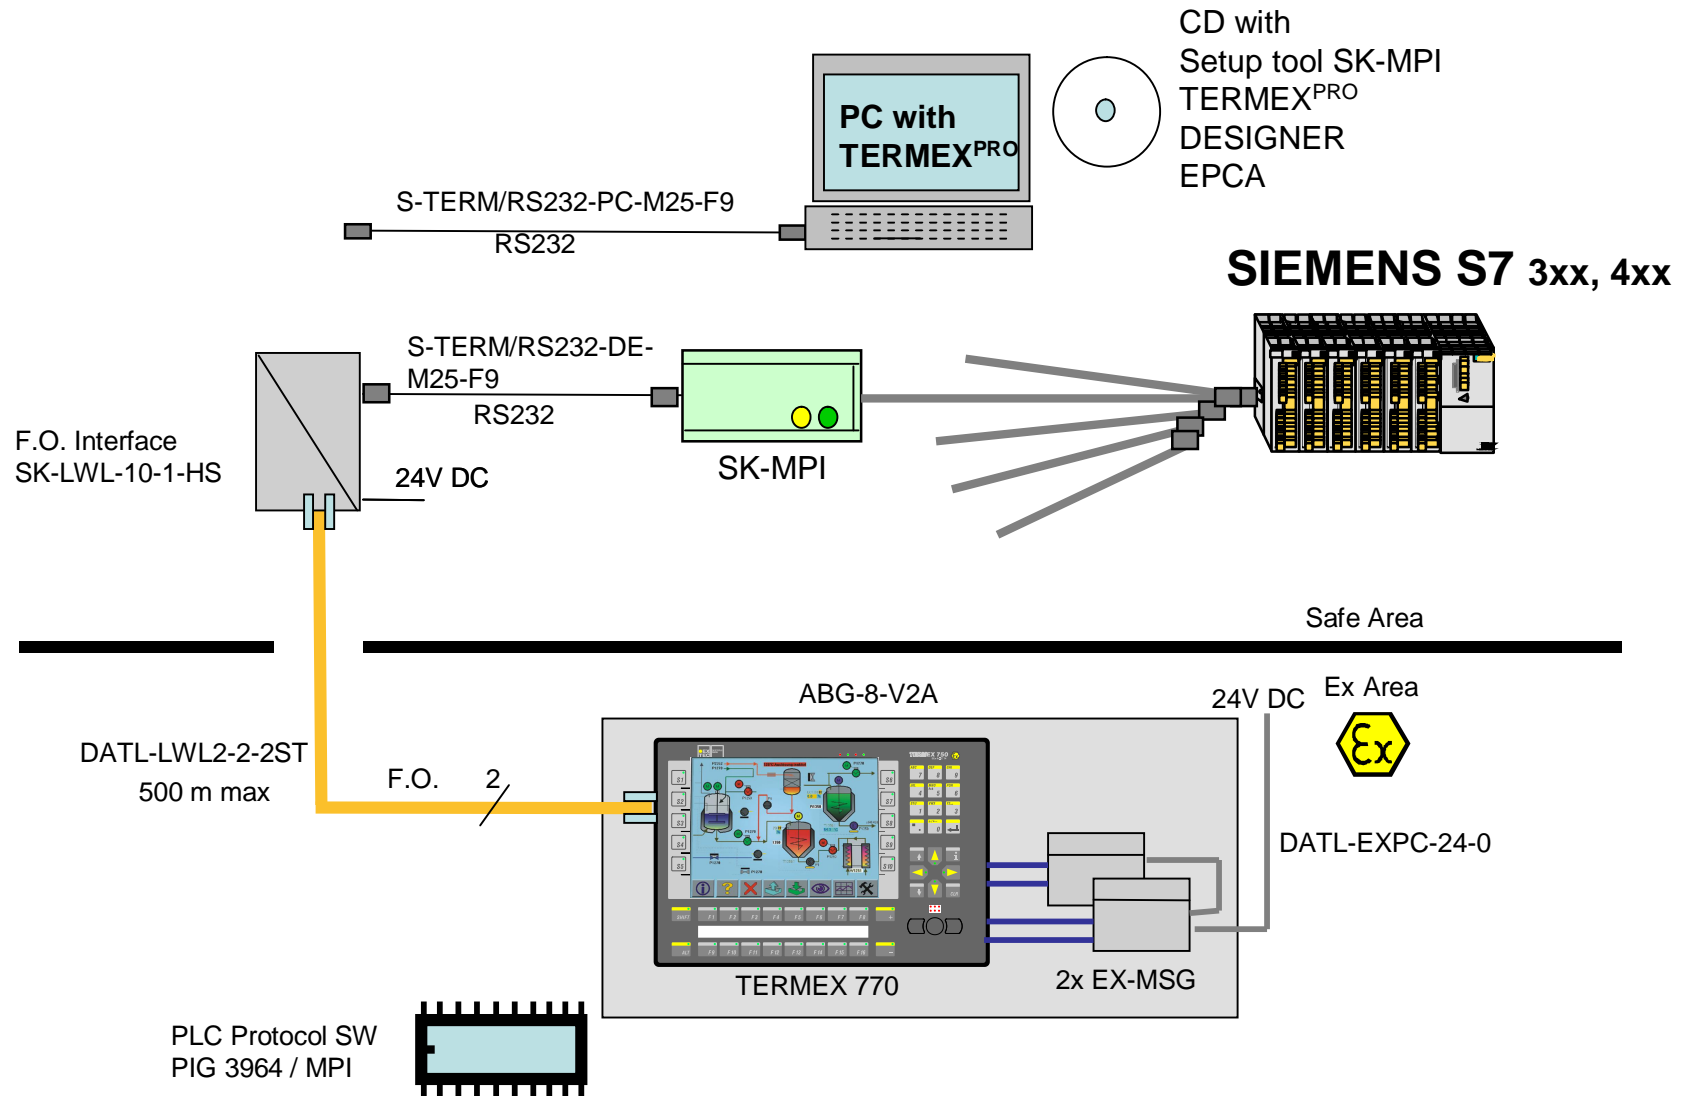

Exi -Terminal TERMEX 770

Ex- Zone 1 and 2

Exi -Terminal TERMEX 770 with Modbus/RTU slave

Ex- Zone 1 and 2

Exi -Terminal TERMEX 770 with SIEMENS S7 MPI

Ex- Zone 1 and 2

Exi -Terminal TERMEX 770 with Profibus-DP

Ex- Zone 1 and 2

Exi -Terminal TERMEX 770 V

Ex- Zone 1 and 2