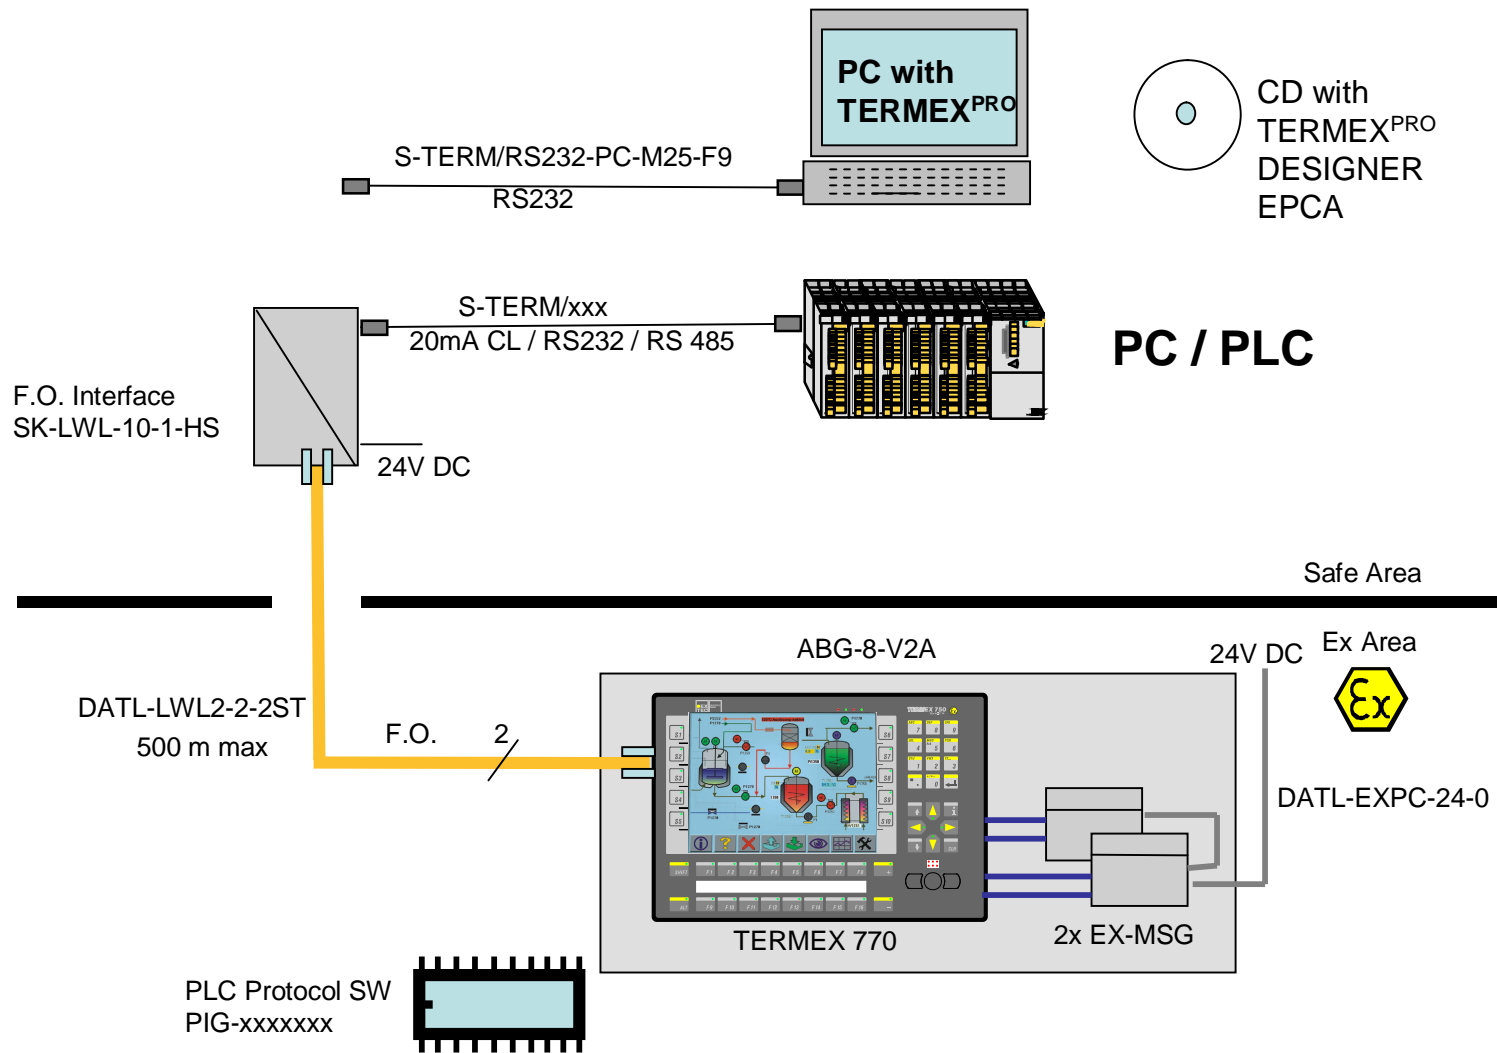

Exi -Terminal TERMEX 770

Ex- Zone 1 and 2

Exi -Terminal TERMEX 770 with Modbus/RTU slave

Ex- Zone 1 and 2

Exi -Terminal TERMEX 770 with SIEMENS S7 MPI

Ex- Zone 1 and 2

Exi -Terminal TERMEX 770 with Profibus-DP

Ex- Zone 1 and 2

Exi -Terminal TERMEX 770 V

Ex- Zone 1 and 2