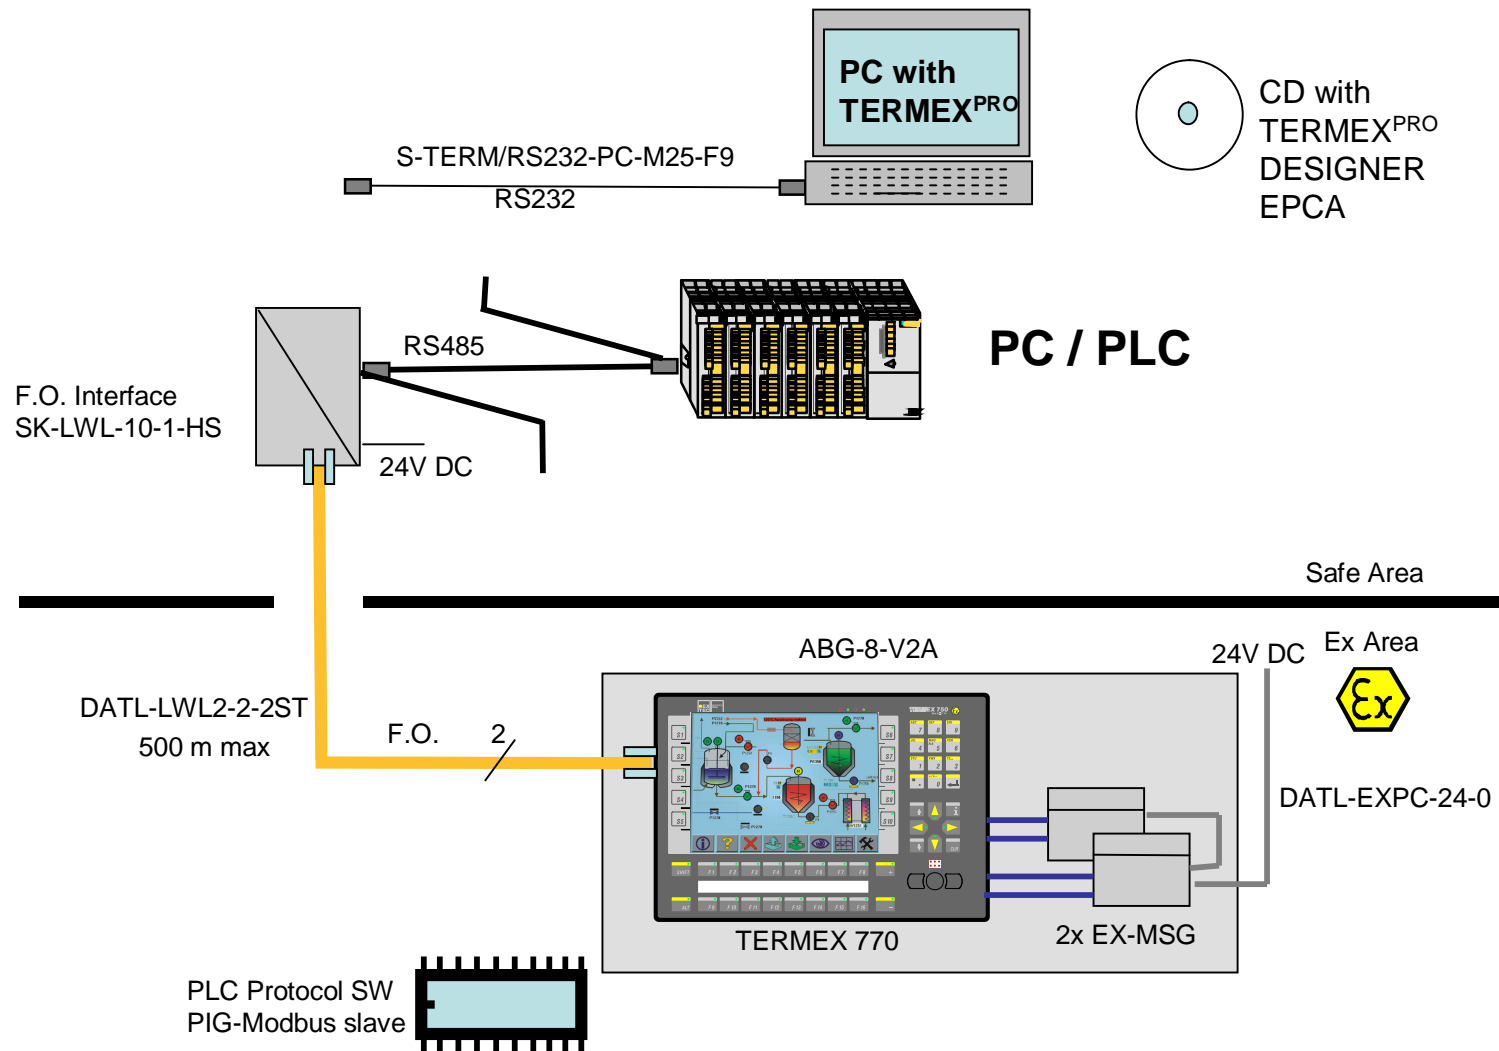

Exi -Terminal TERMEX 770

Ex- Zone 1 and 2

Exi -Terminal TERMEX 770 with Modbus/RTU slave

Ex- Zone 1 and 2

Exi -Terminal TERMEX 770 with SIEMENS S7 MPI

Ex- Zone 1 and 2

Exi -Terminal TERMEX 770 with Profibus-DP

Ex- Zone 1 and 2

Exi -Terminal TERMEX 770 V

Ex- Zone 1 and 2