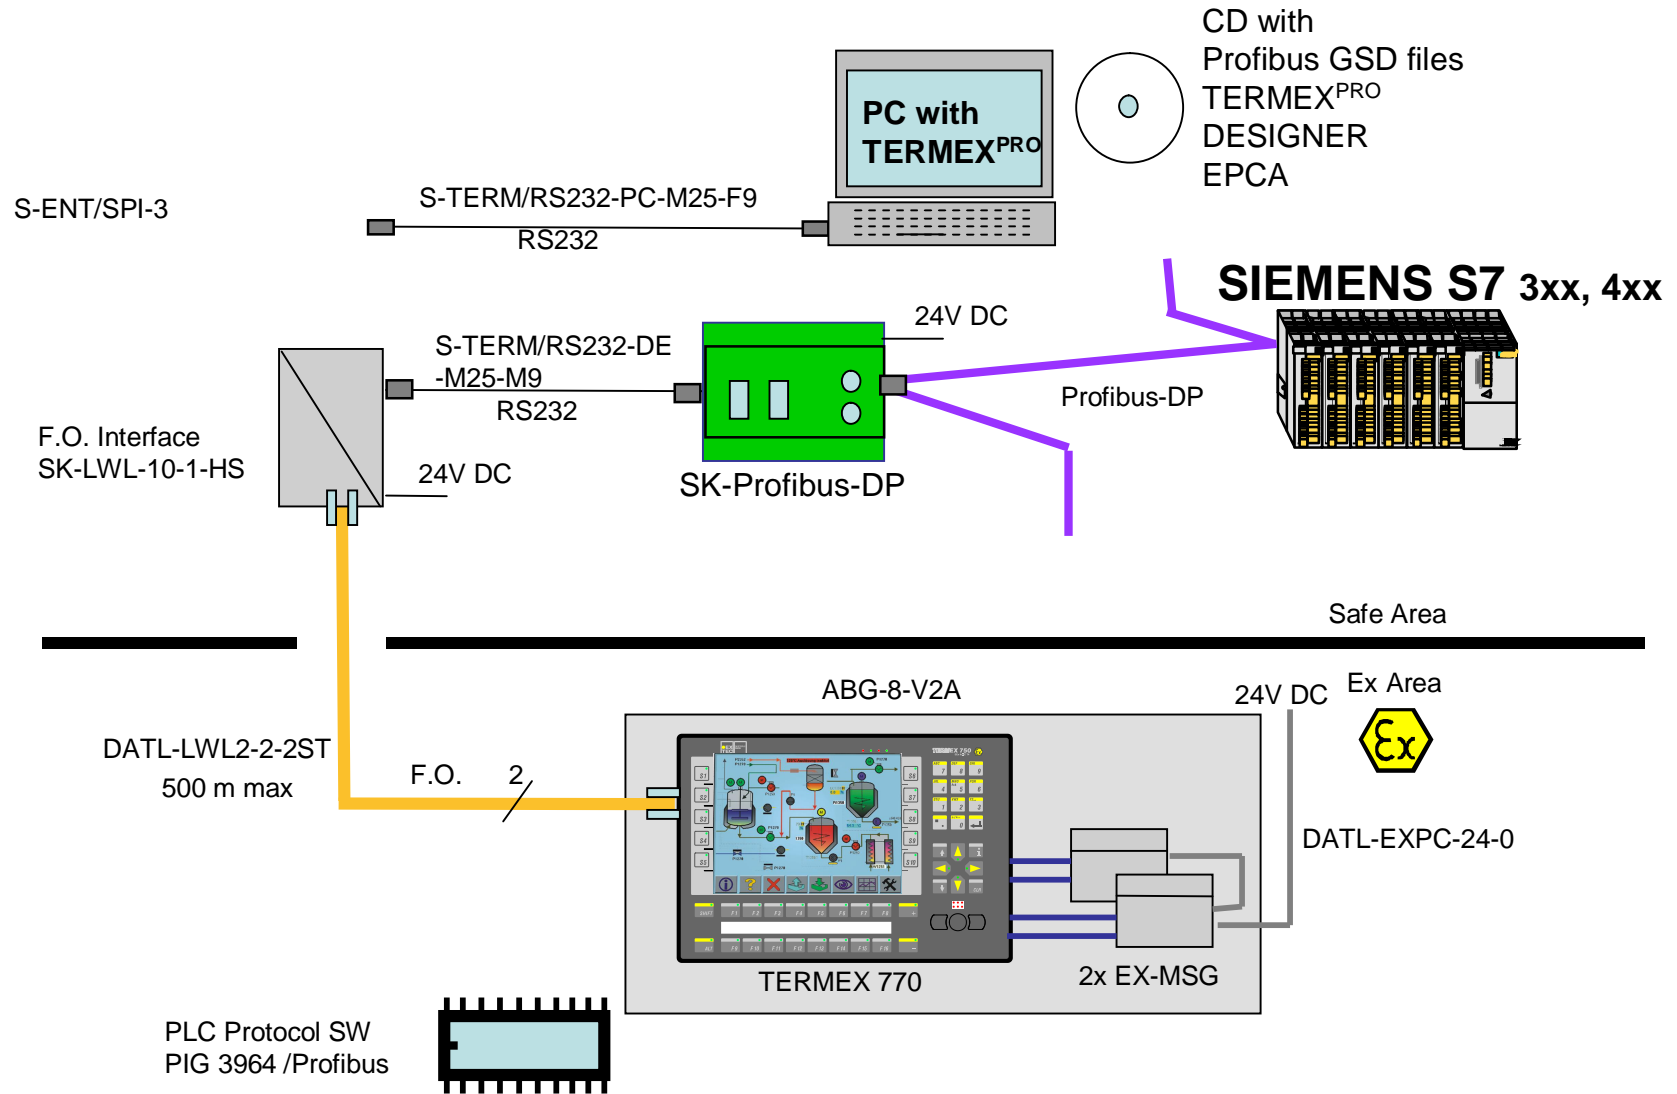

Exi -Terminal TERMEX 770

Ex- Zone 1 and 2

Exi -Terminal TERMEX 770 with Modbus/RTU slave

Ex- Zone 1 and 2

Exi -Terminal TERMEX 770 with SIEMENS S7 MPI

Ex- Zone 1 and 2

Exi -Terminal TERMEX 770 with Profibus-DP

Ex- Zone 1 and 2

Exi -Terminal TERMEX 770 V

Ex- Zone 1 and 2